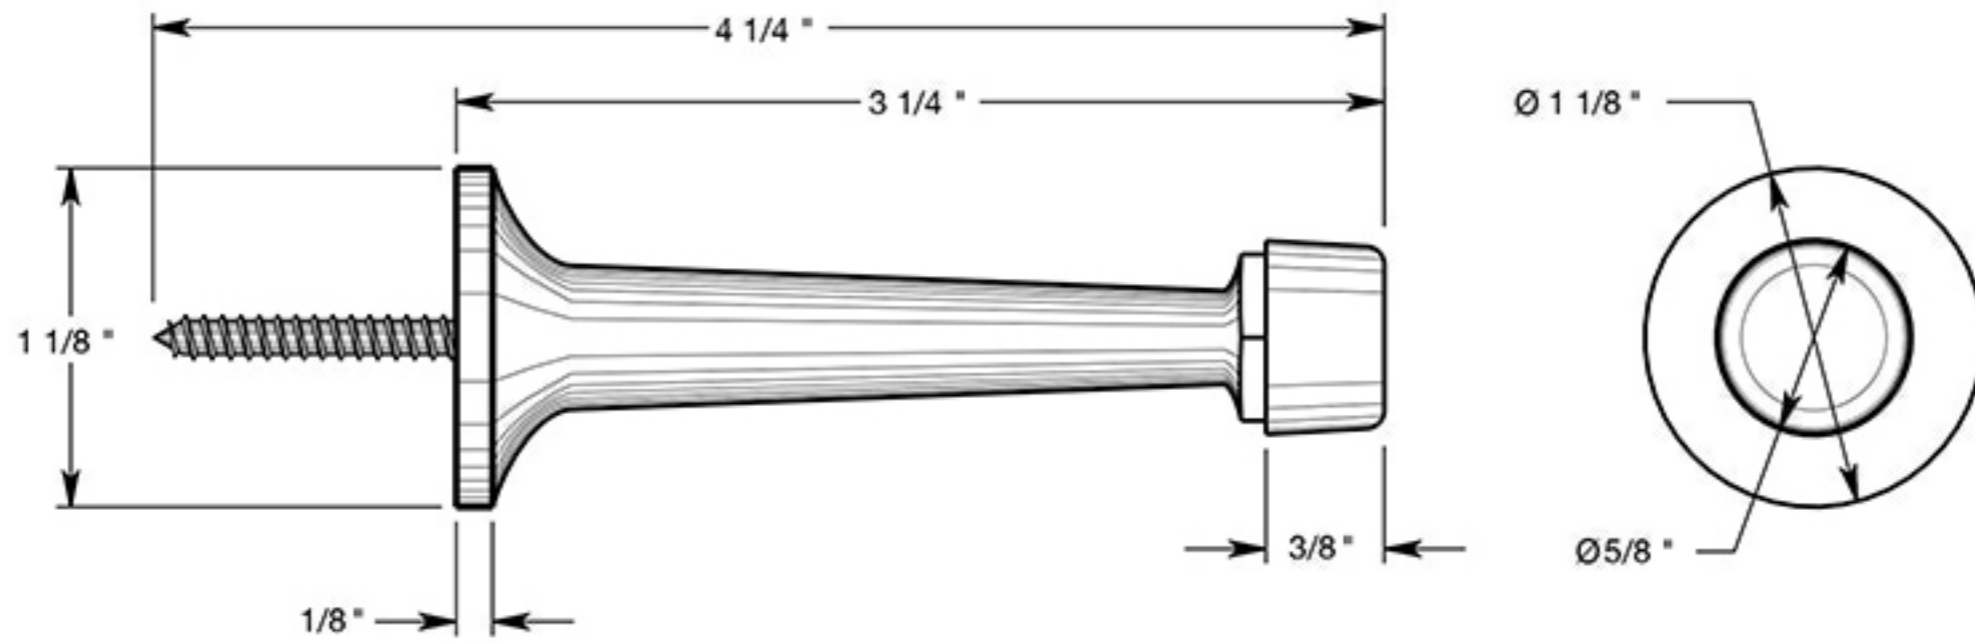

# BDS30

3-1/4" BASEBOARD DOOR BUMPER / SOLID BRASS

DRAWING NOT TO SCALE

NOTE: Deltana reserves the right to constantly improve its products and is not responsible for differences between the product in-hand and the specifications contained in this drawing. We do not recommend to pre-drill holes or pre-cut woods or metals based on the drawing information if the veracity of the specifications has not been proven by the live product.