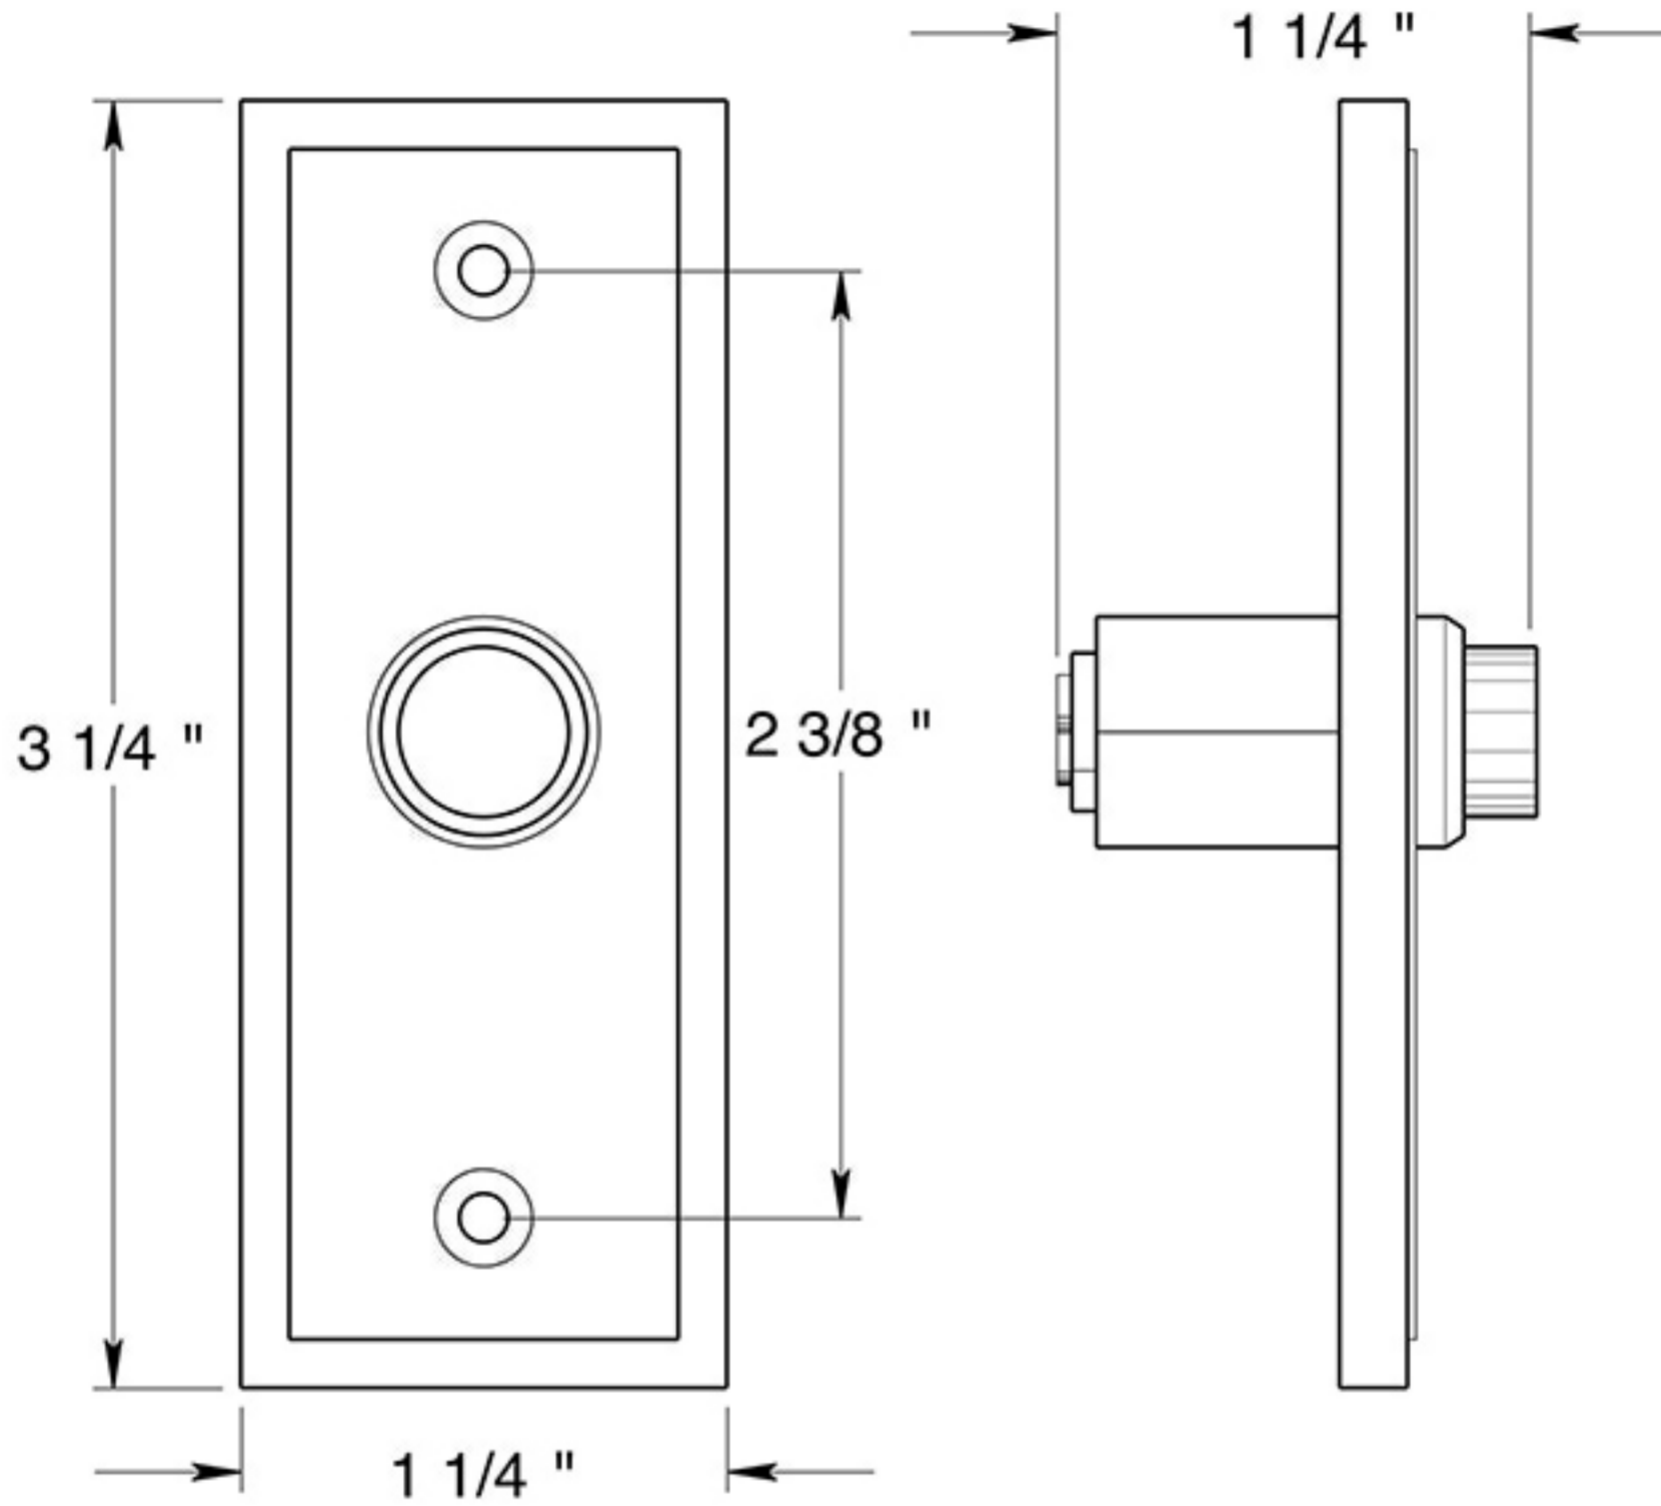

# BBS333

3-1/4" x 1-1/4" RECTANGULAR BELL BUTTON  
CONTEMPORARY / SOLID BRASS

DRAWING NOT TO SCALE

NOTE: Deltana reserves the right to constantly improve its products and is not responsible for differences between the product in-hand and the specifications contained in this drawing. We do not recommend to pre-drill holes or pre-cut woods or metals based on the drawing information if the veracity of the specifications has not been proven by the live product.