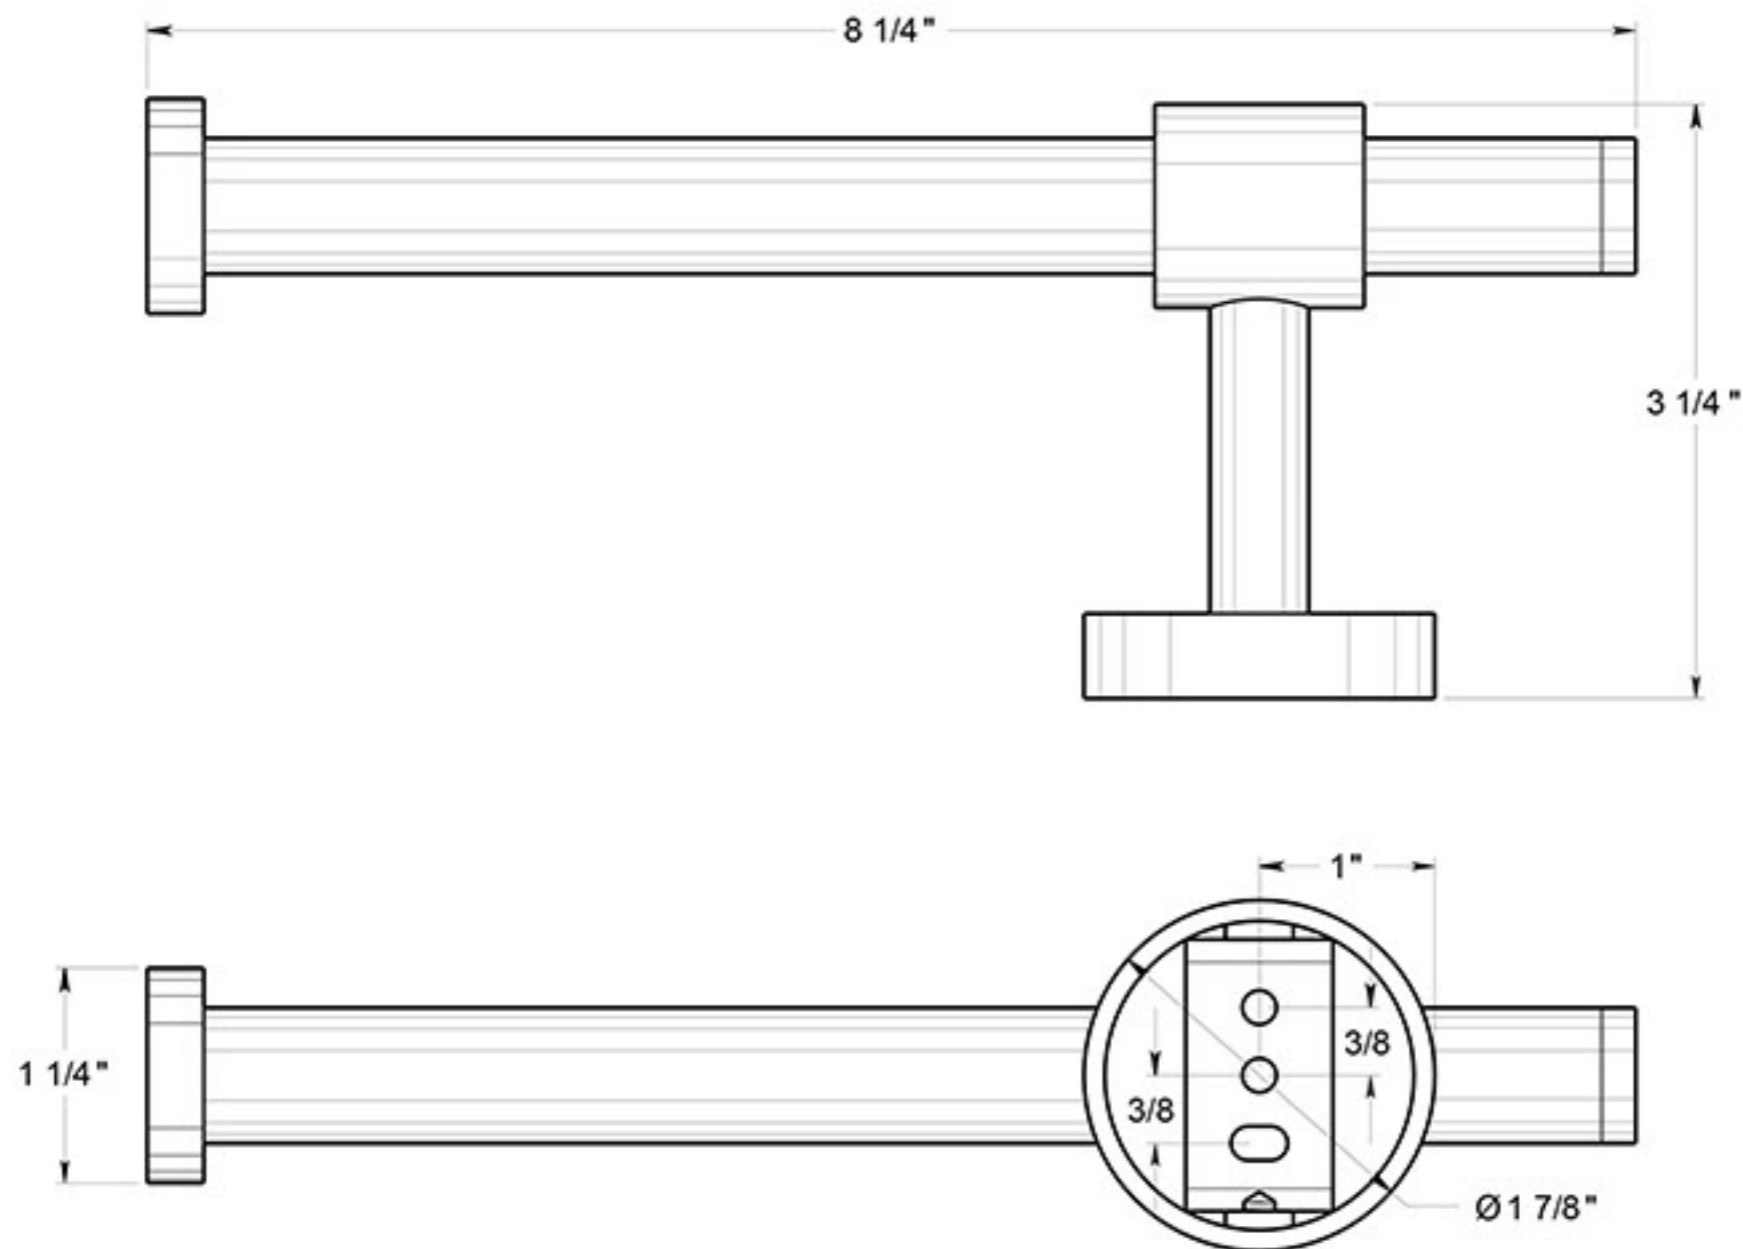

BBS2001L

TOILET PAPER HOLDER / SINGLE POST / "L" SHAPE / SOLID BRASS

DRAWING NOT TO SCALE

NOTE: Deltana reserves the right to constantly improve its products and is not responsible for differences between the product in-hand and the specifications contained in this drawing. We do not recommend to pre-drill holes or pre-cut woods or metals based on the drawing information if the veracity of the specifications has not been proven by the live product.