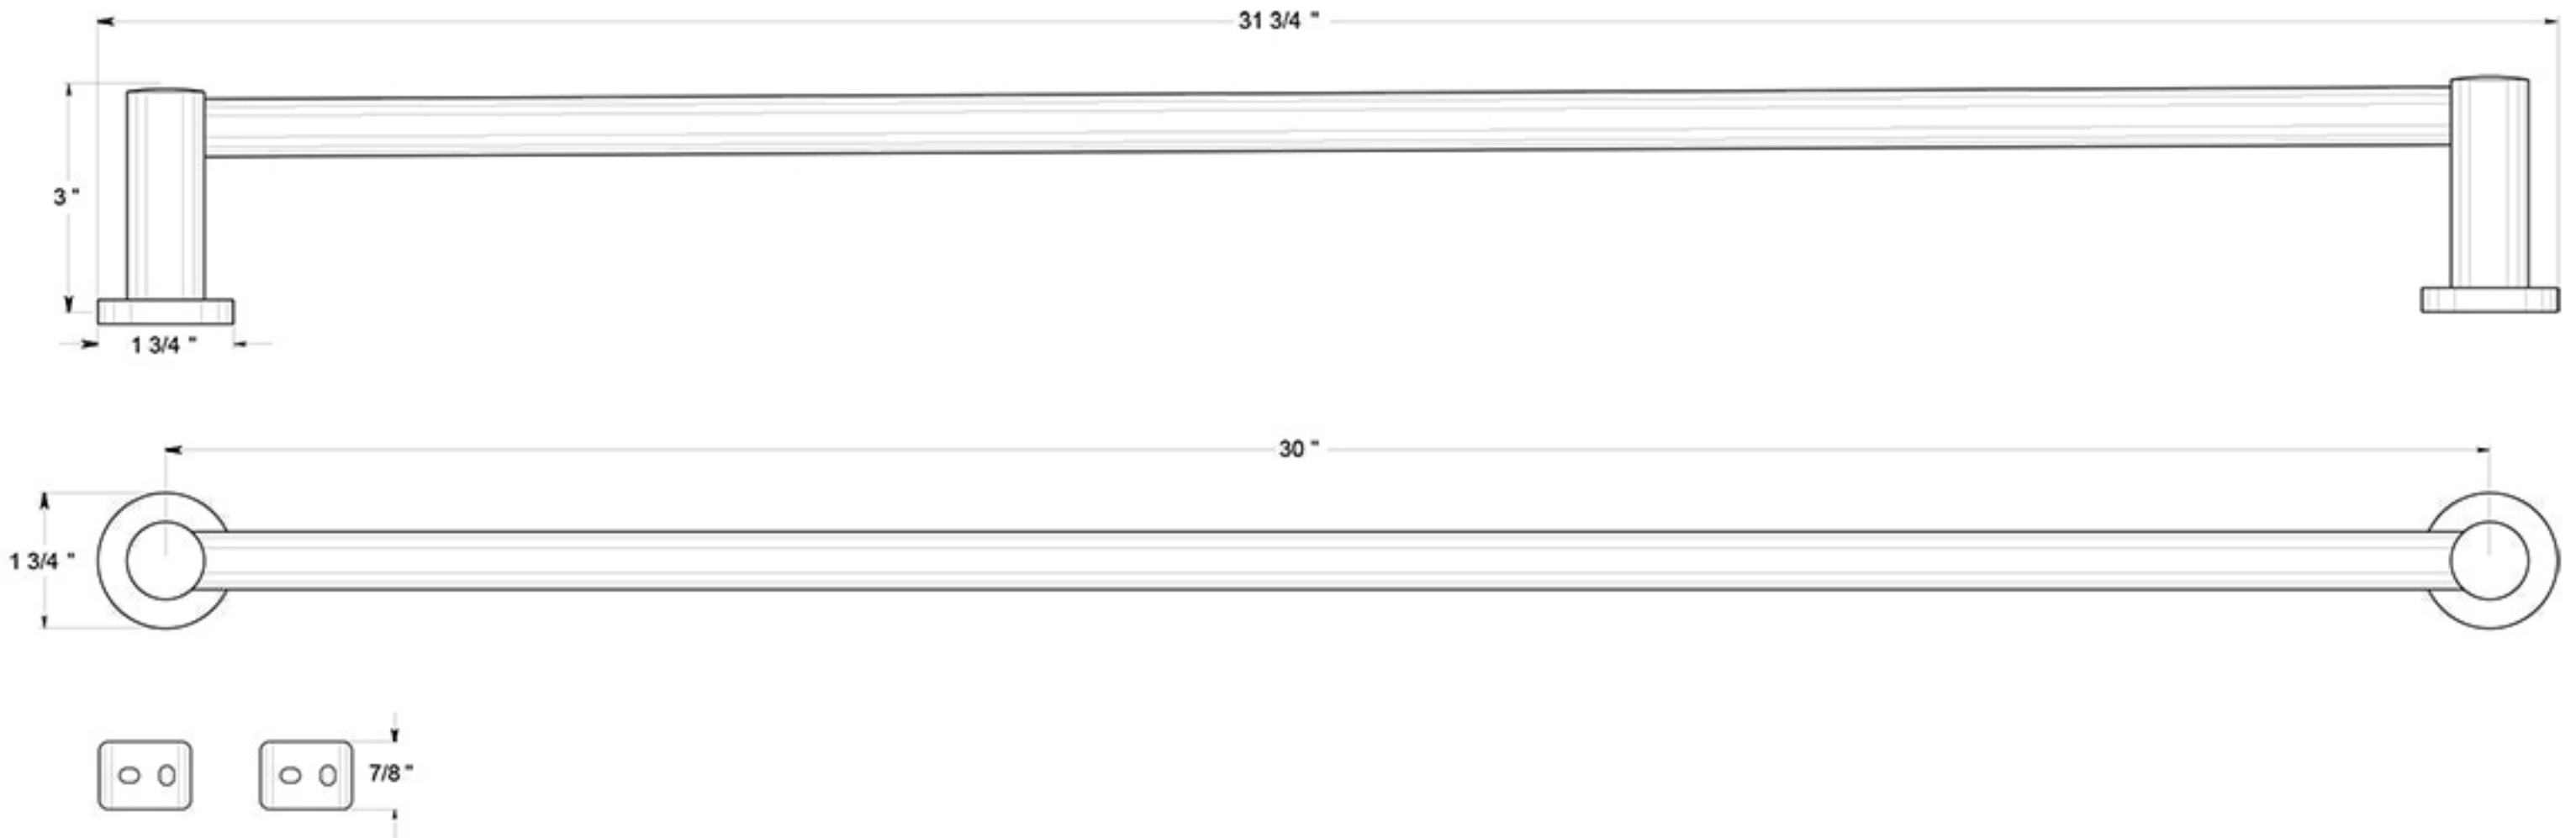

BBN2004-30

30" TOWEL BAR / ZINC

DRAWING NOT TO SCALE

NOTE: Deltana reserves the right to constantly improve its products and is not responsible for differences between the product in-hand and the specifications contained in this drawing. We do not recommend to pre-drill holes or pre-cut woods or metals based on the drawing information if the veracity of the specifications has not been proven by the live product.