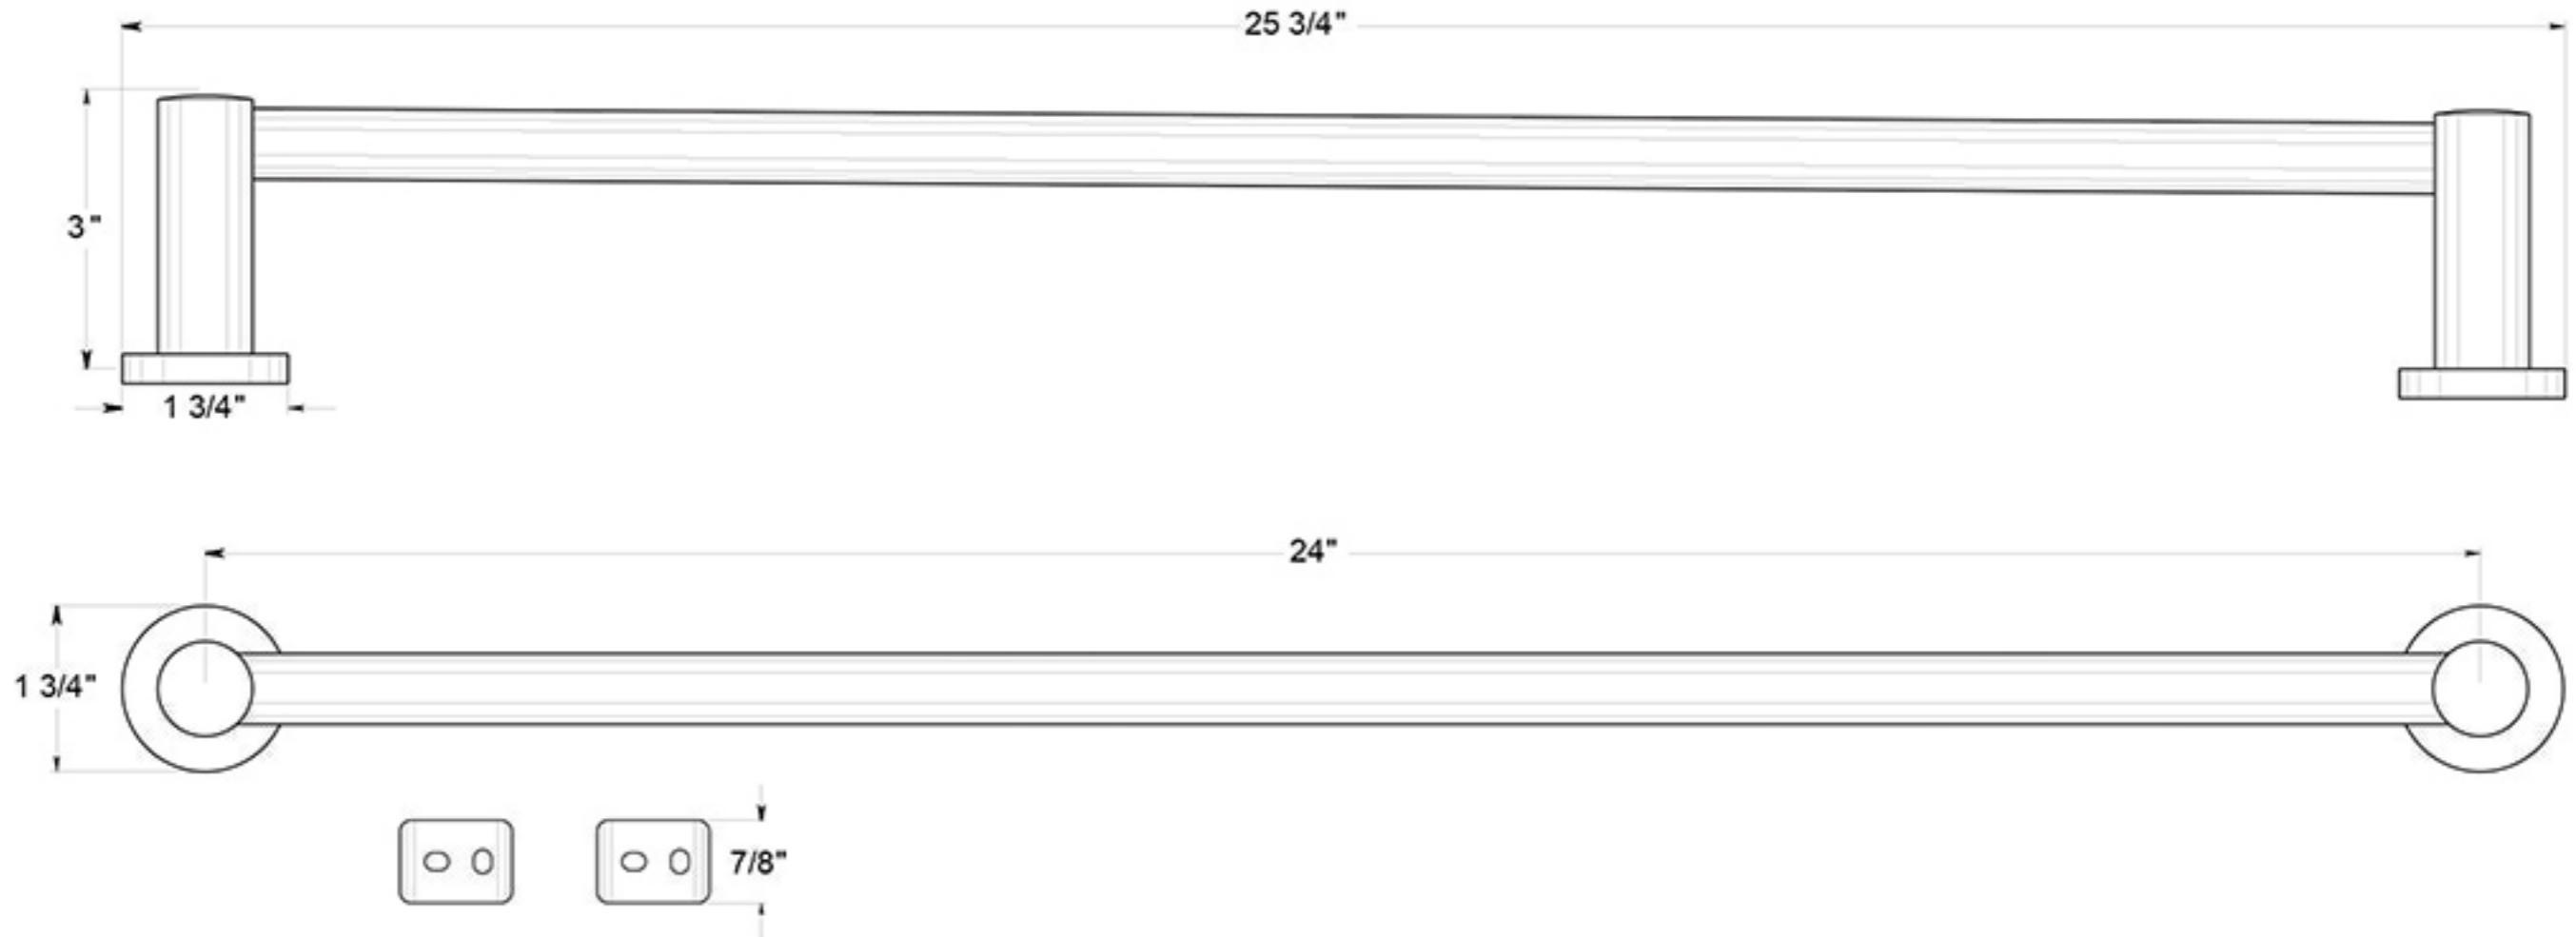

BBN2003-24
24" TOWEL BAR / ZINC

DRAWING NOT TO SCALE

NOTE: Deltana reserves the right to constantly improve its products and is not responsible for differences between the product in-hand and the specifications contained in this drawing. We do not recommend to pre-drill holes or pre-cut woods or metals based on the drawing information if the veracity of the specifications has not been proven by the live product.