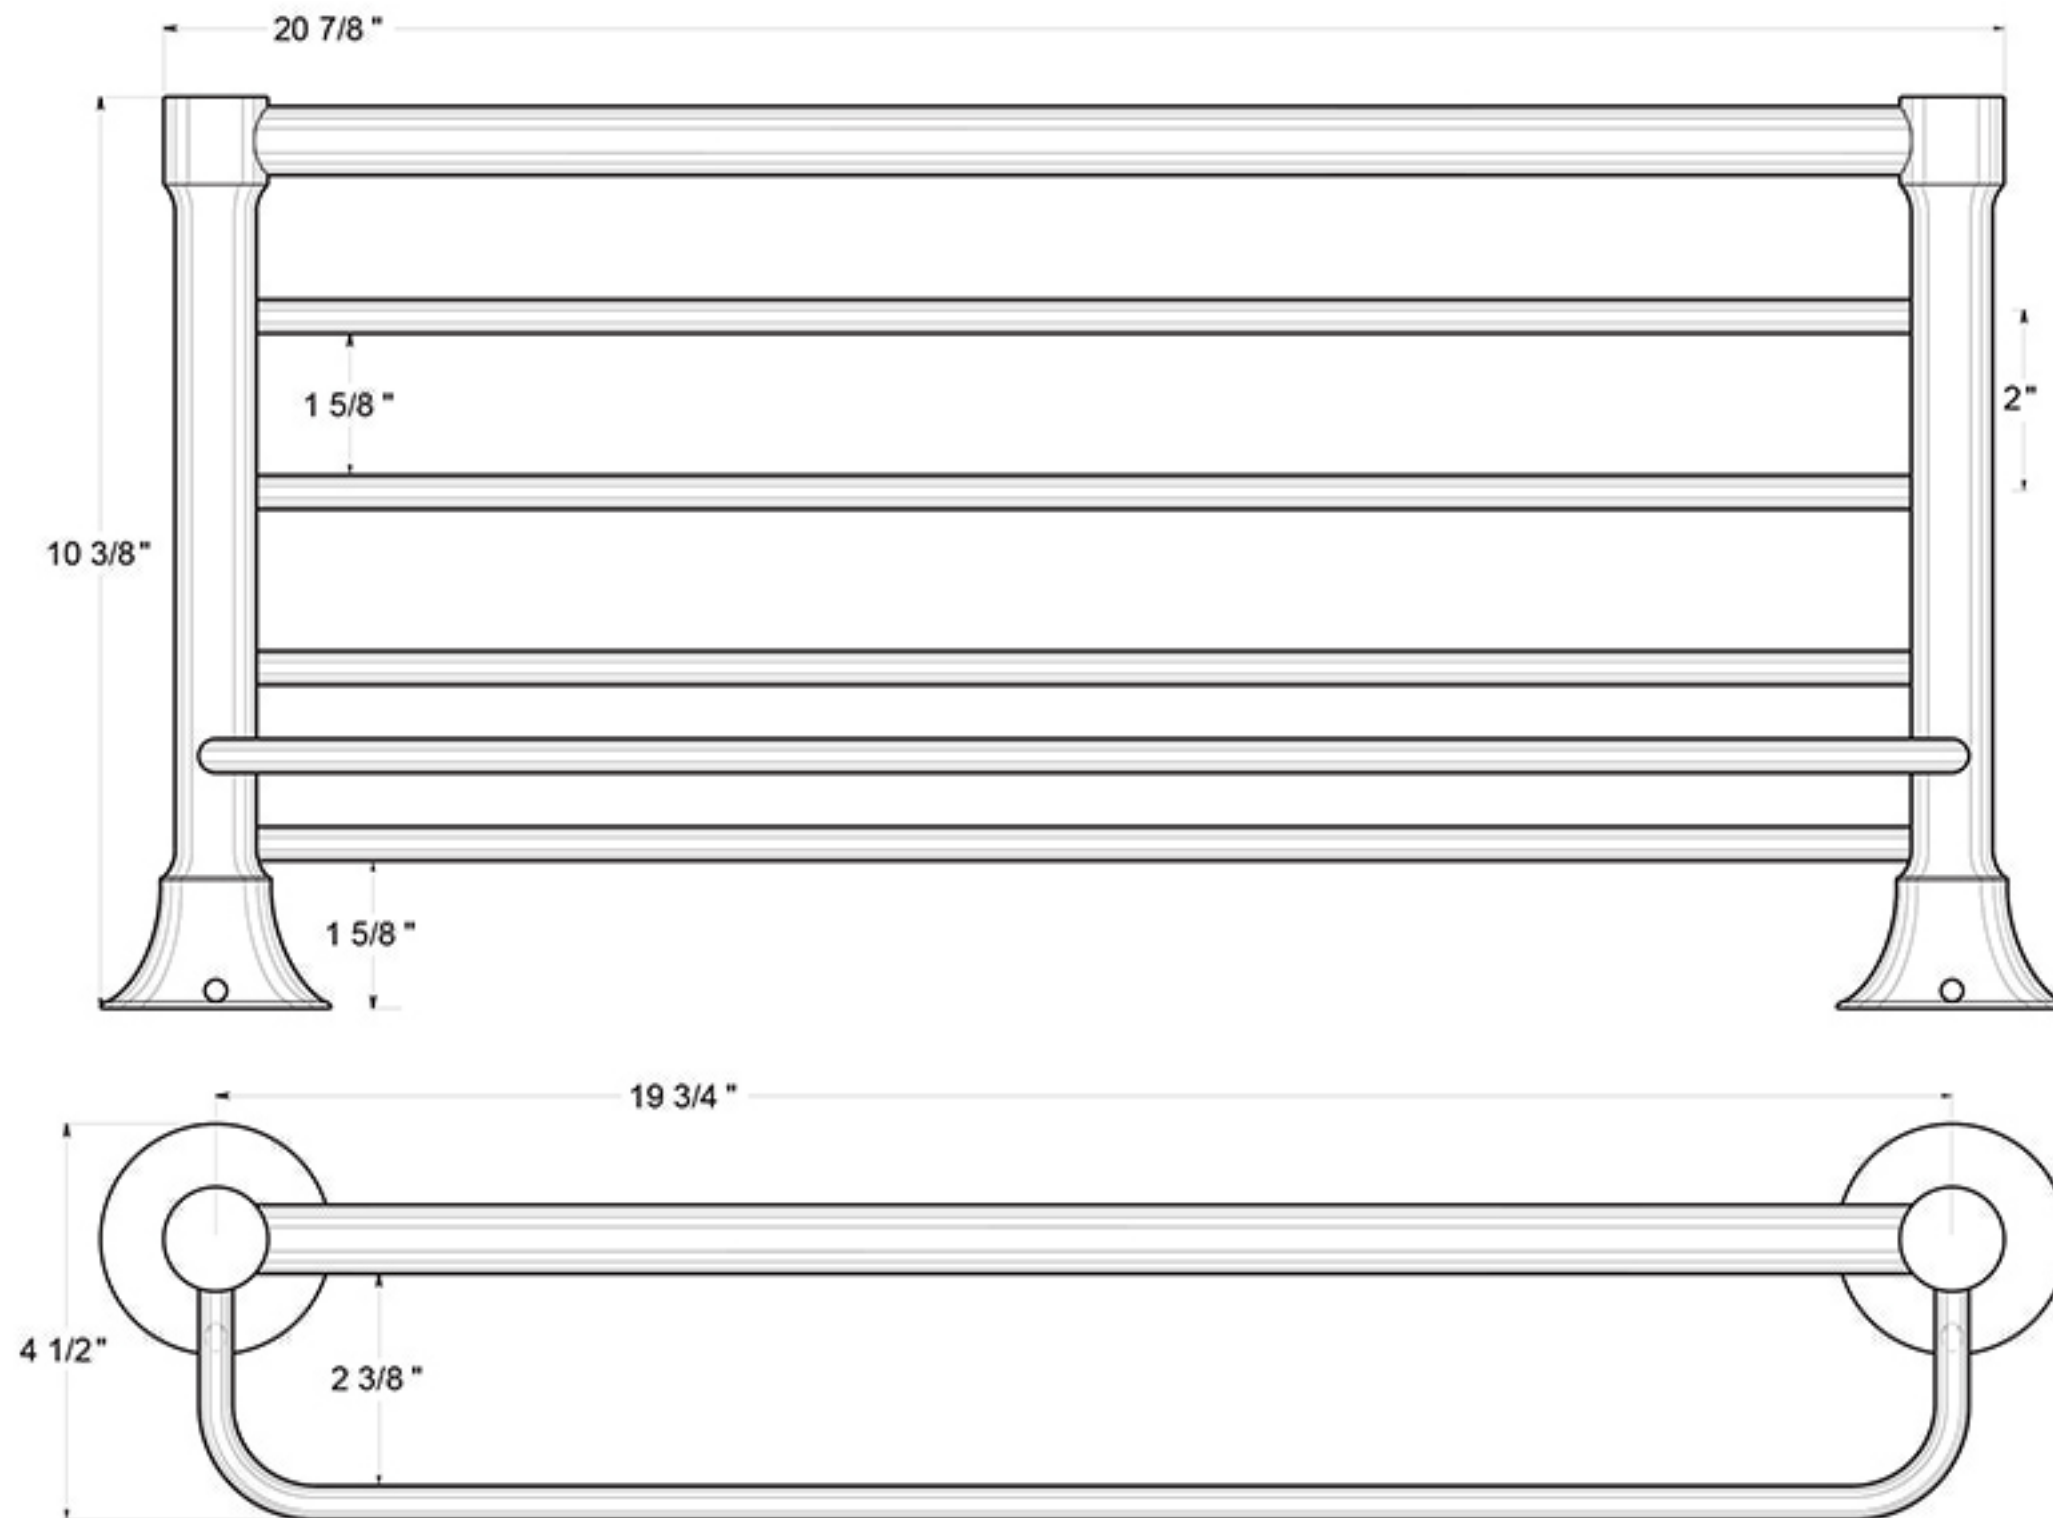

88HS20

20" DOUBLE TOWEL BAR / SOLID BRASS

DRAWING NOT TO SCALE

NOTE: Deltana reserves the right to constantly improve its products and is not responsible for differences between the product in-hand and the specifications contained in this drawing. We do not recommend to pre-drill holes or pre-cut woods or metals based on the drawing information if the veracity of the specifications has not been proven by the live product.