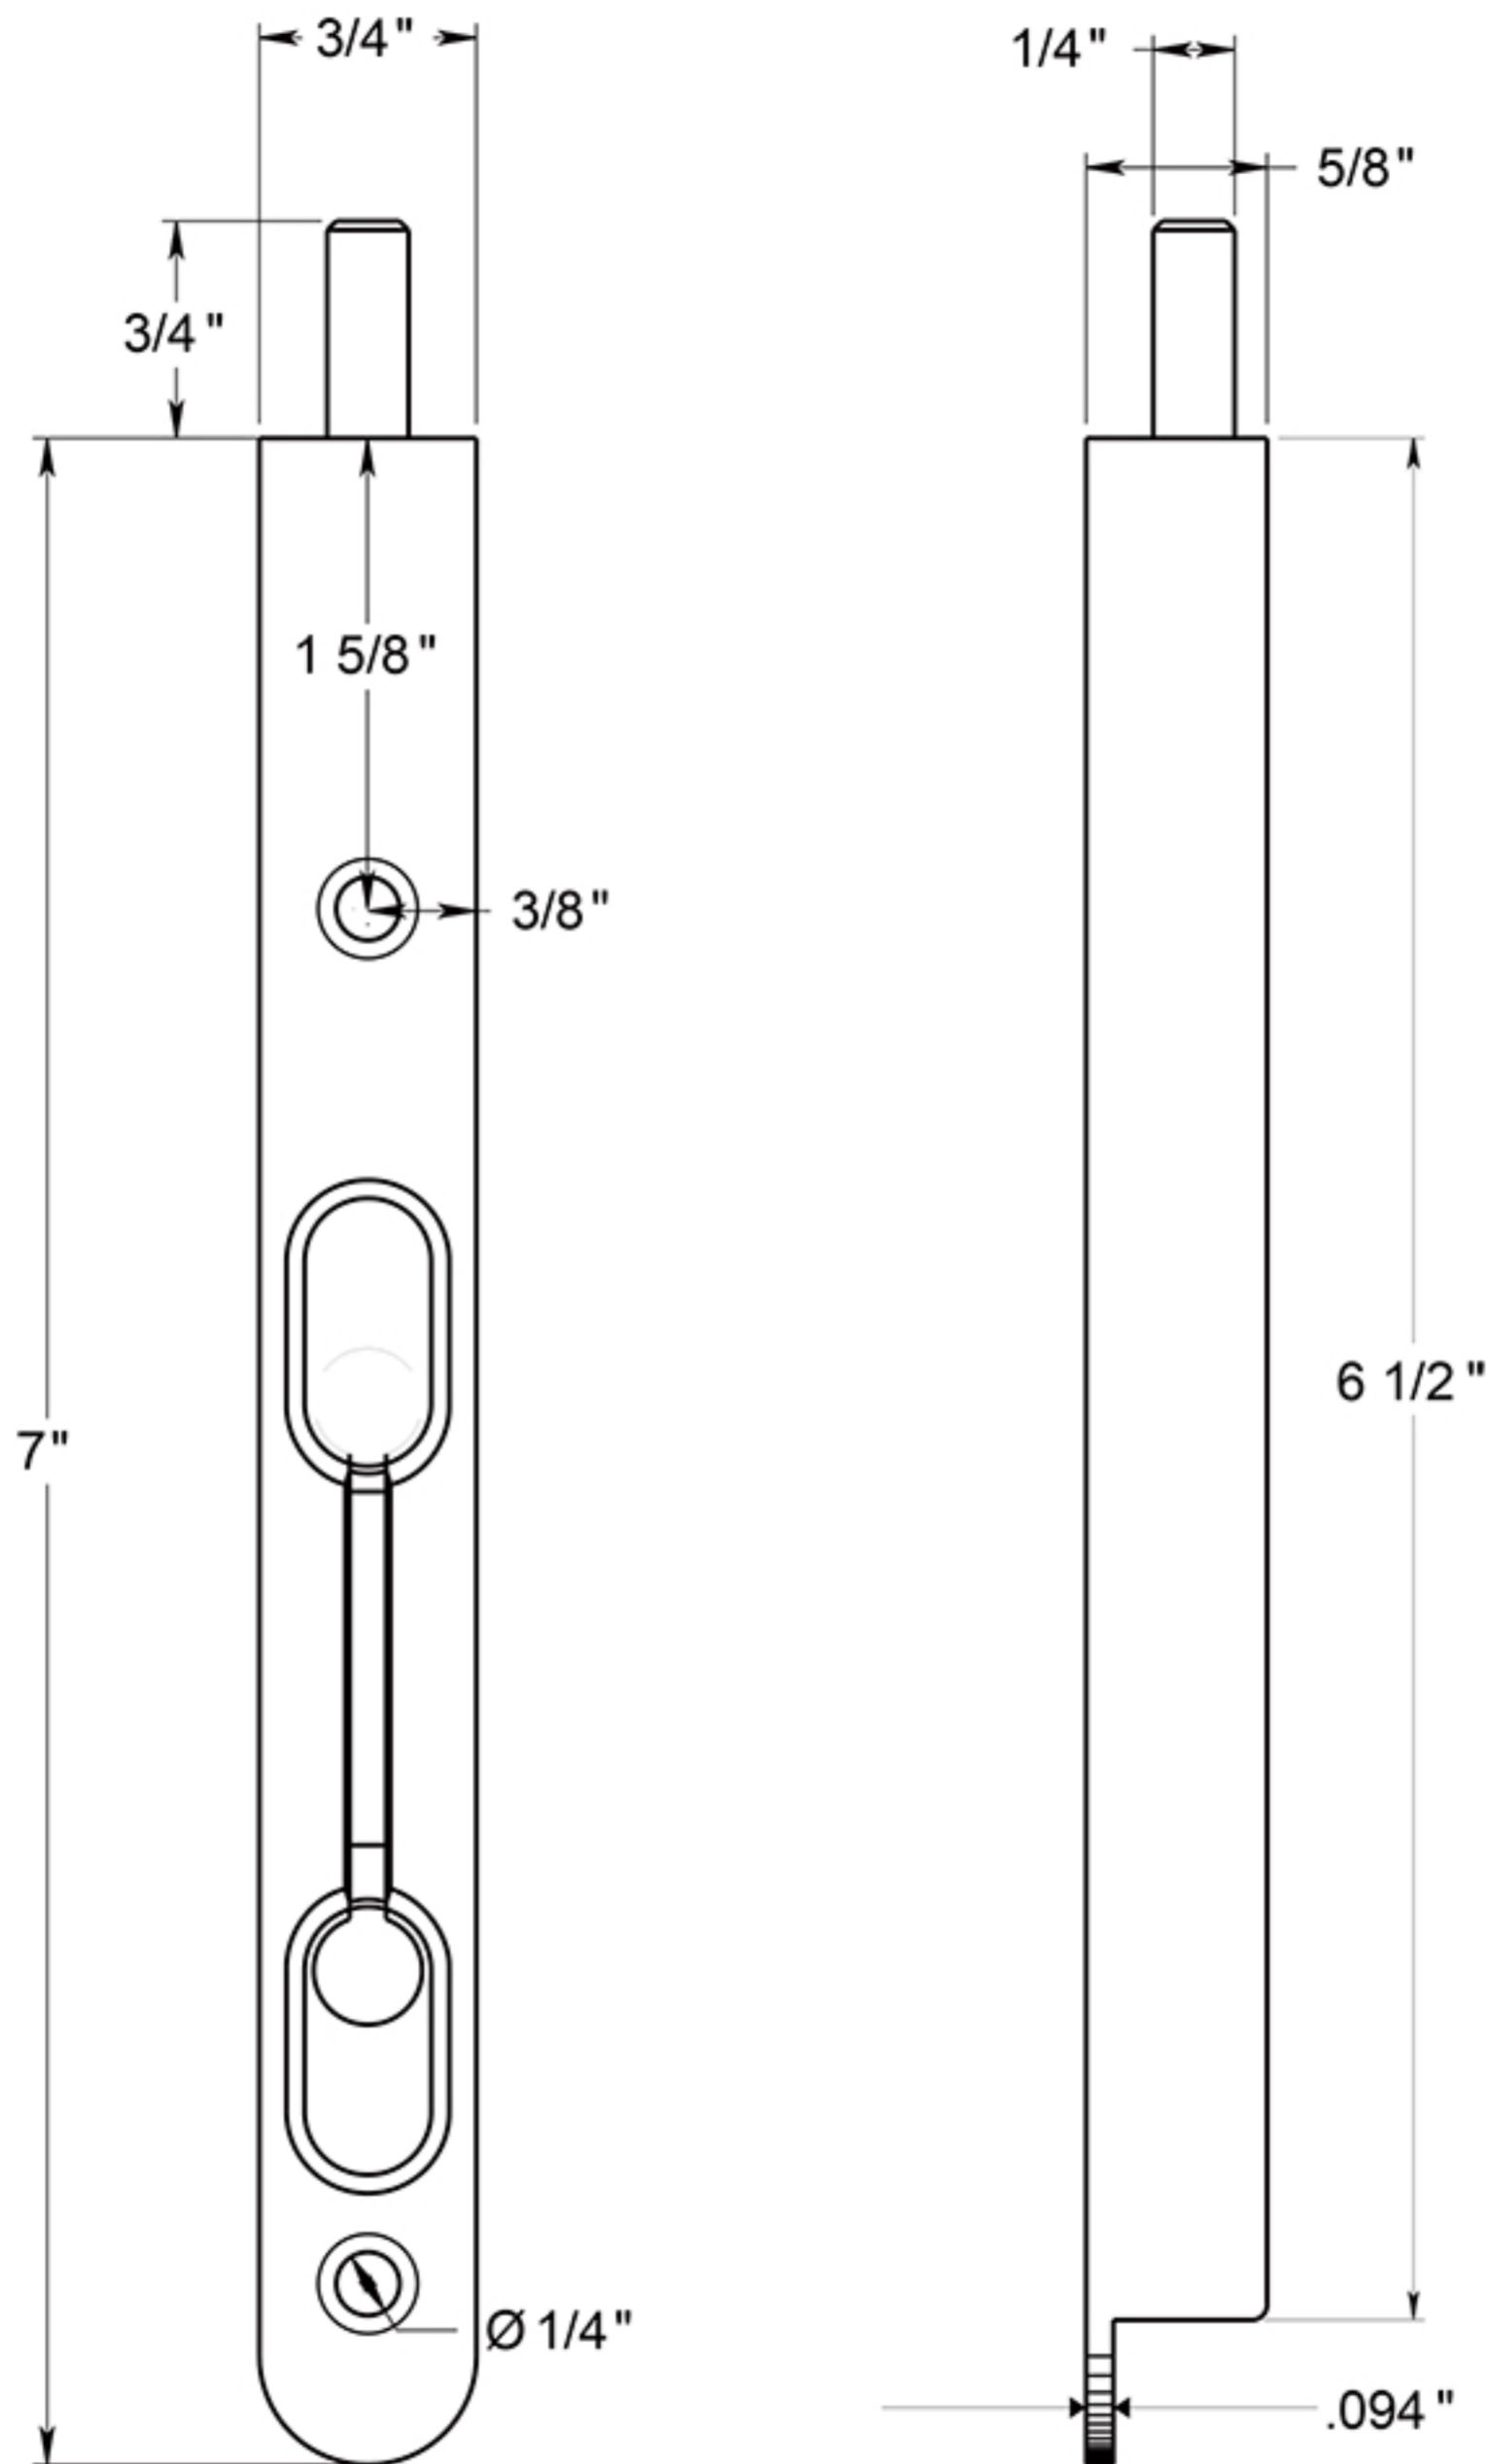

# 7FBZ

7" FLUSH BOLT / ZINC

DRAWING NOT TO SCALE

NOTE: Deltana reserves the right to constantly improve its products and is not responsible for differences between the product in-hand and the specifications contained in this drawing. We do not recommend to pre-drill holes or pre-cut woods or metals based on the drawing information if the veracity of the specifications has not been proven by the live product.