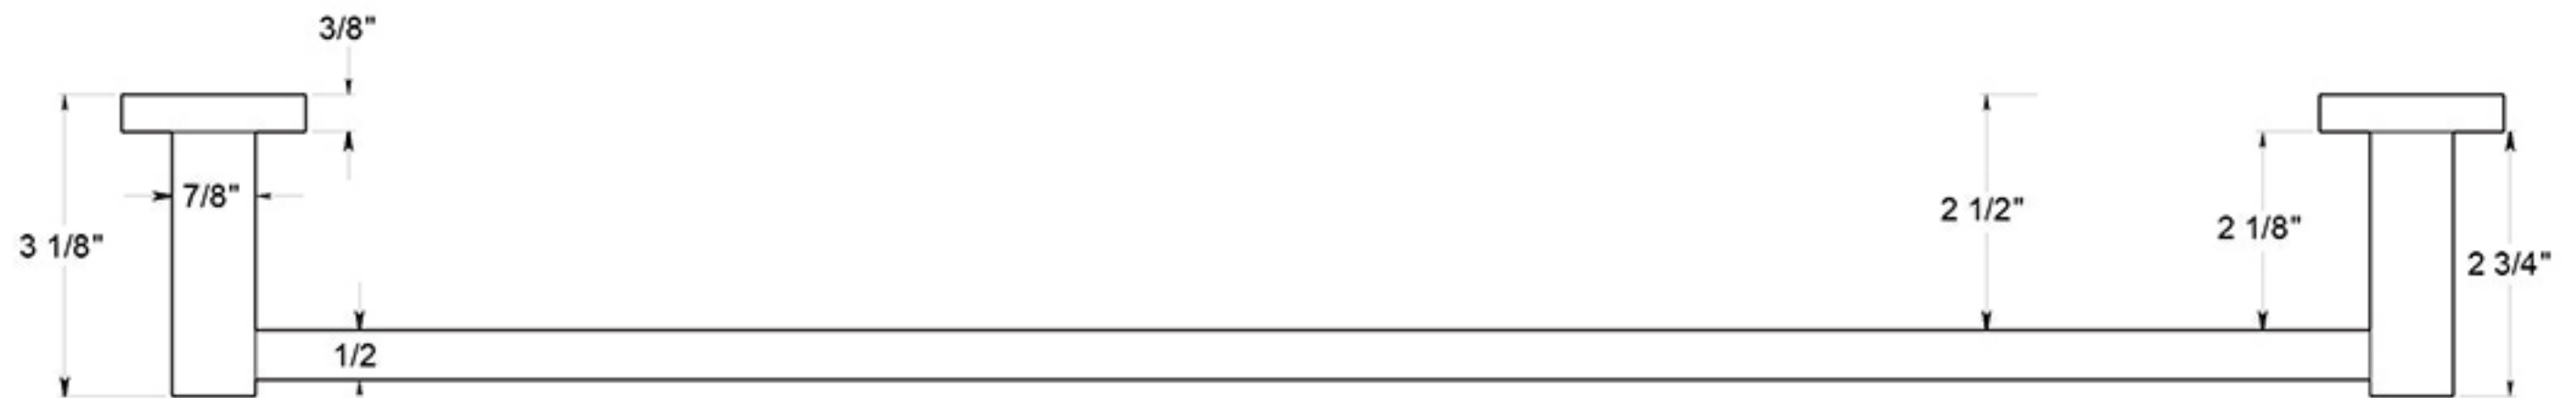

55D2003-24

24" TOWEL BAR / SOLID BRASS

DRAWING NOT TO SCALE

NOTE: Deltana reserves the right to constantly improve its products and is not responsible for differences between the product in-hand and the specifications contained in this drawing. We do not recommend to pre-drill holes or pre-cut woods or metals based on the drawing information if the veracity of the specifications has not been proven by the live product.