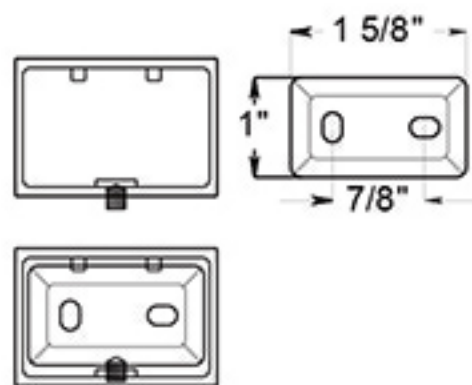

55D2003-24

24" TOWEL BAR / SOLID BRASS

DRAWING NOT TO SCALE

NOTE: Deltana reserves the right to constantly improve its products and is not responsible for differences between the product in-hand and the specifications contained in this drawing. We do not recommend to pre-drill holes or pre-cut woods or metals based on the drawing information if the veracity of the specifications has not been proven by the live product.