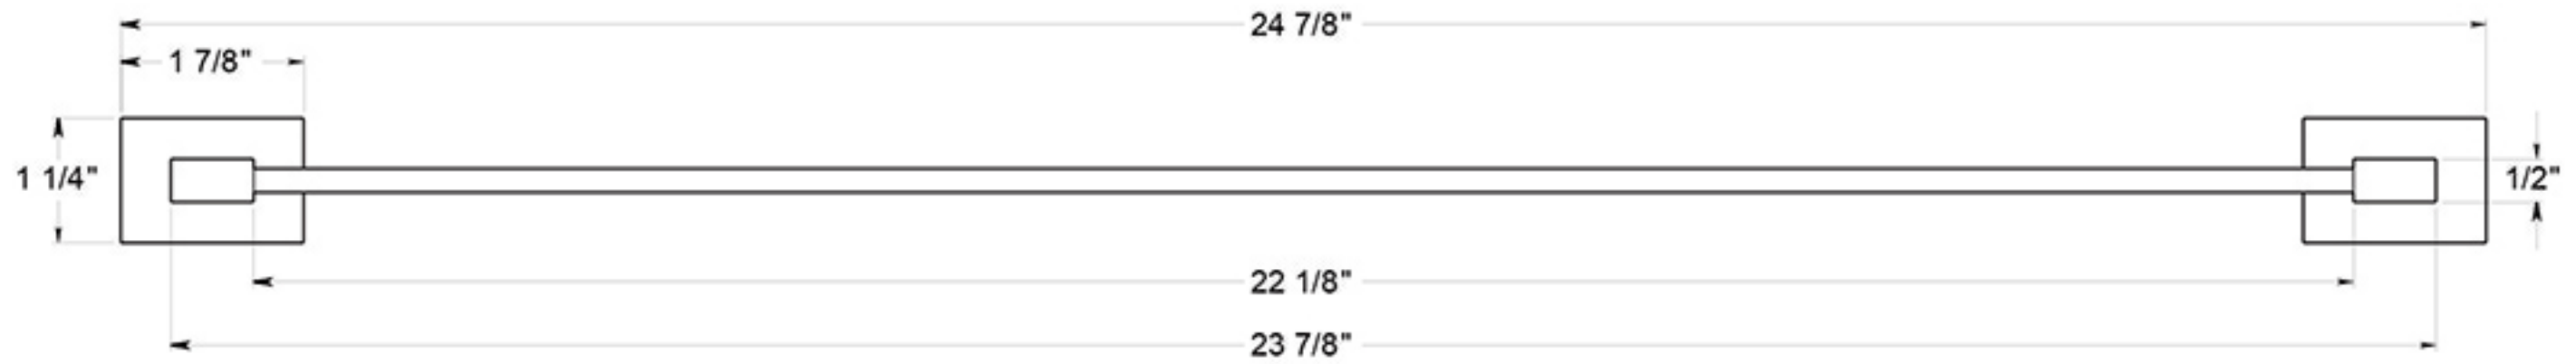

55D2003-24

24" TOWEL BAR / SOLID BRASS

DRAWING NOT TO SCALE

NOTE: Deltana reserves the right to constantly improve its products and is not responsible for differences between the product in-hand and the specifications contained in this drawing. We do not recommend to pre-drill holes or pre-cut woods or metals based on the drawing information if the veracity of the specifications has not been proven by the live product.