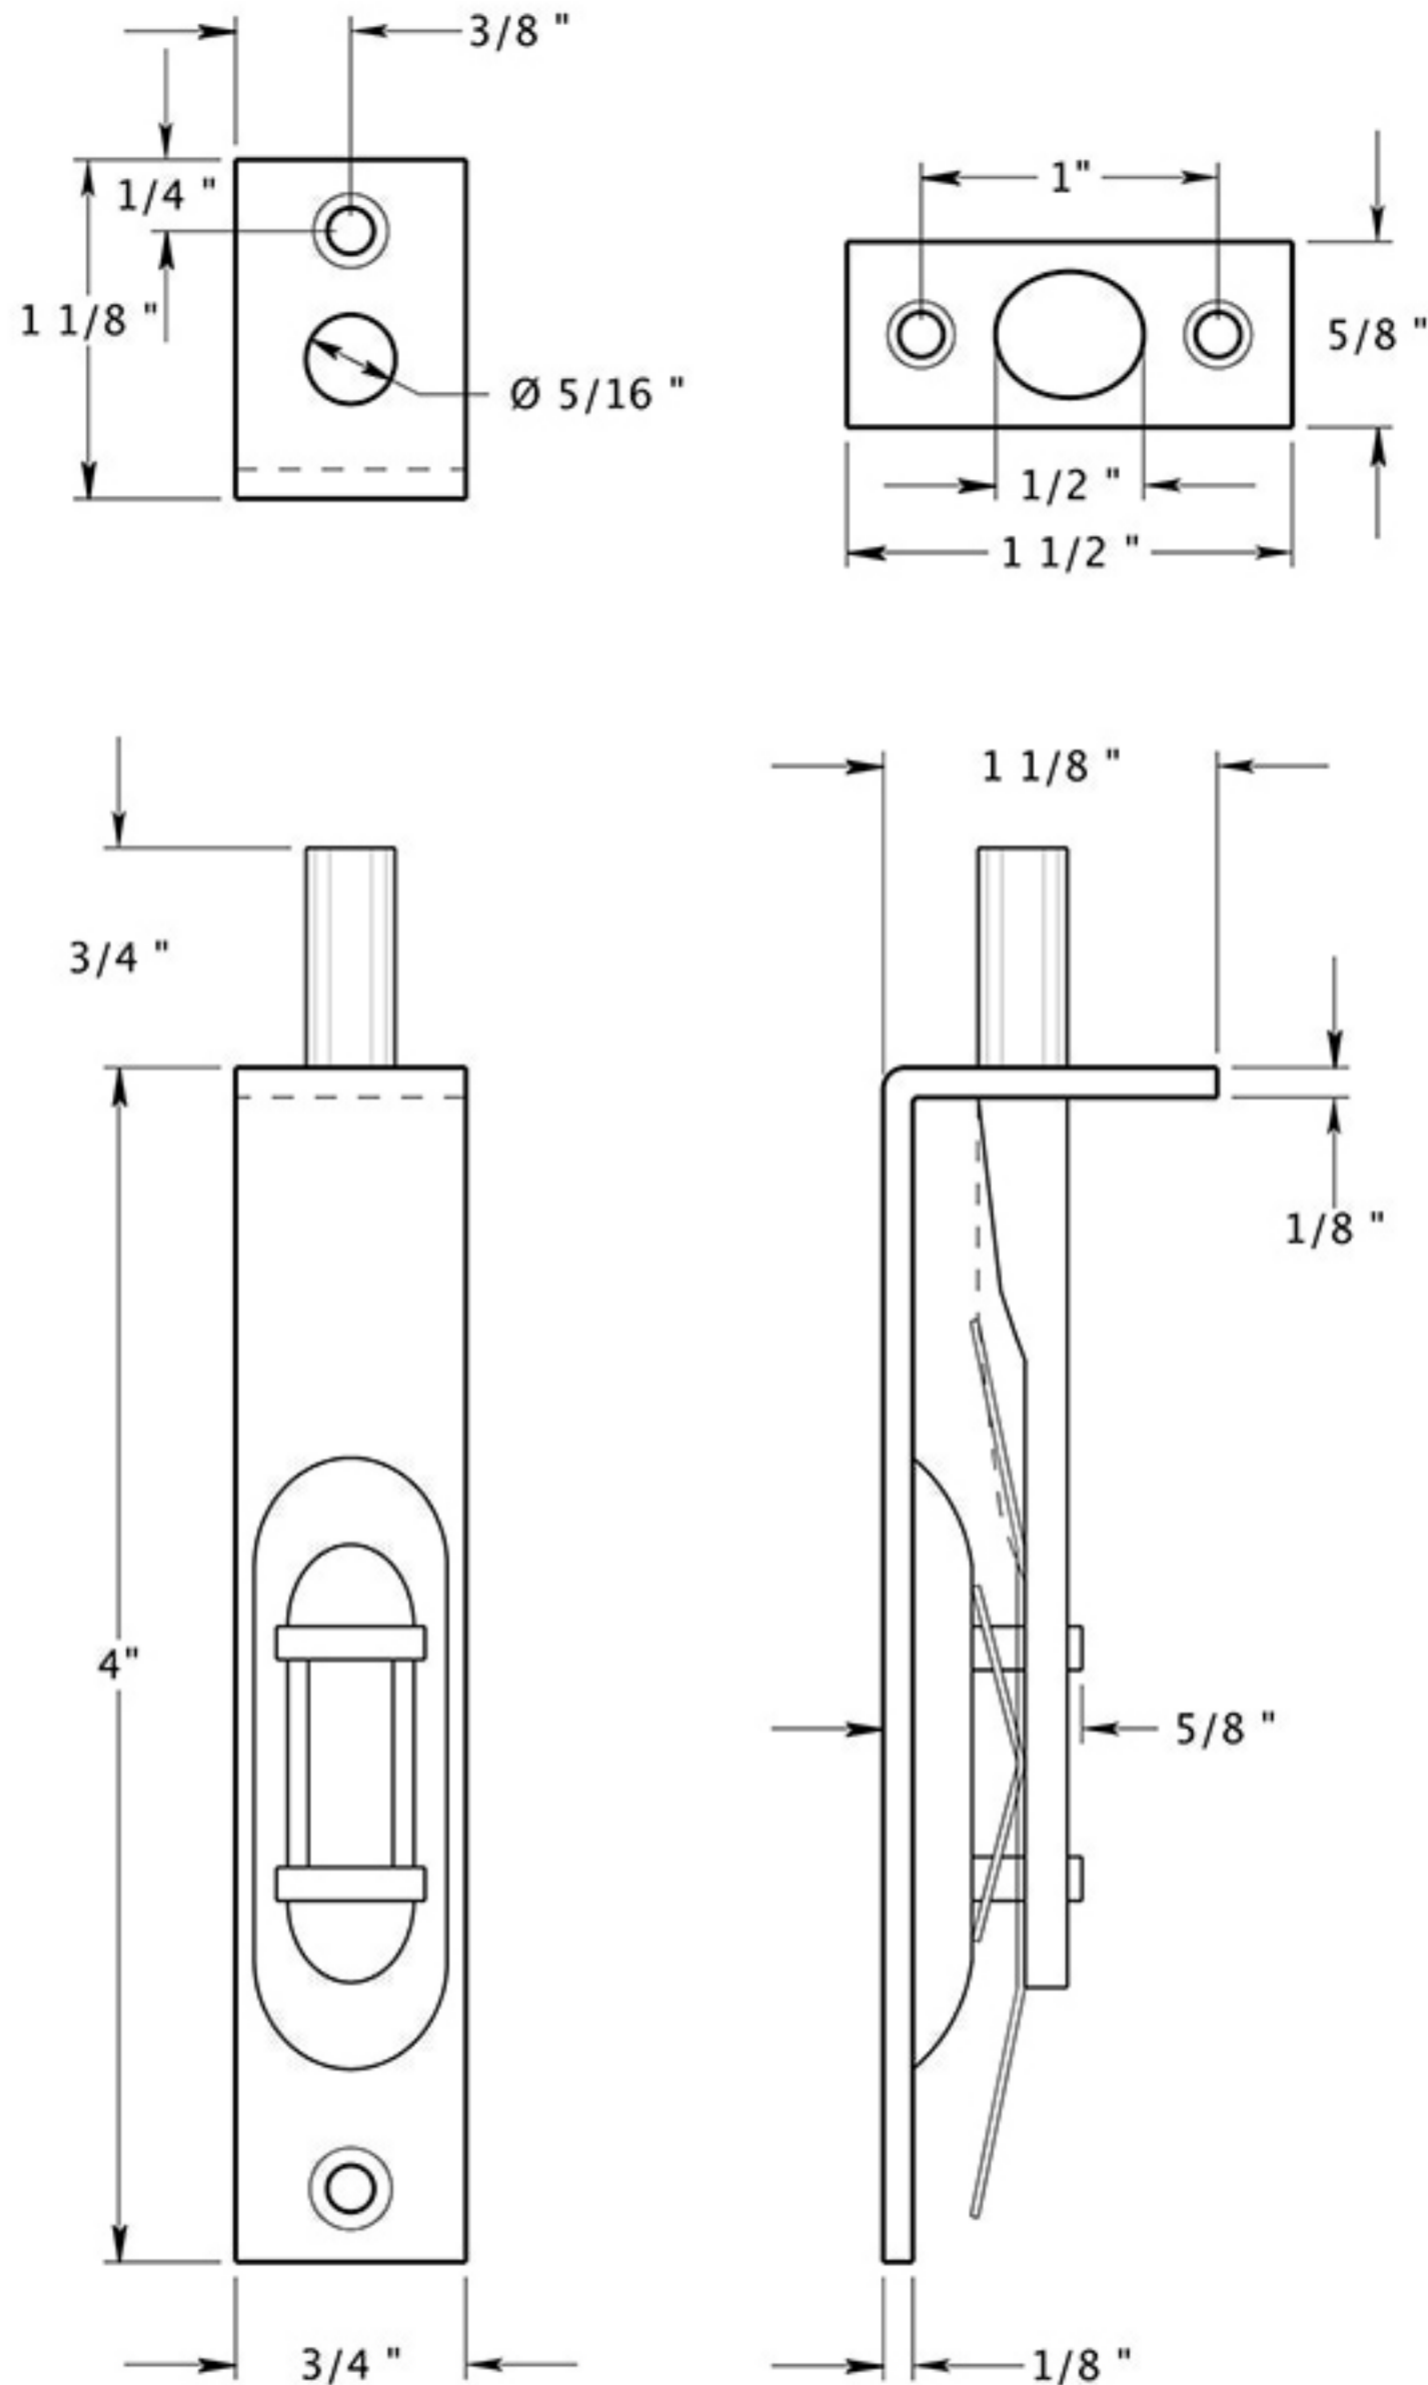

4FBS

4" FLUSH BOLT / HD / SOLID BRASS

DRAWING NOT TO SCALE

NOTE: Deltana reserves the right to constantly improve its products and is not responsible for differences between the product in-hand and the specifications contained in this drawing. We do not recommend to pre-drill holes or pre-cut woods or metals based on the drawing information if the veracity of the specifications has not been proven by the live product.