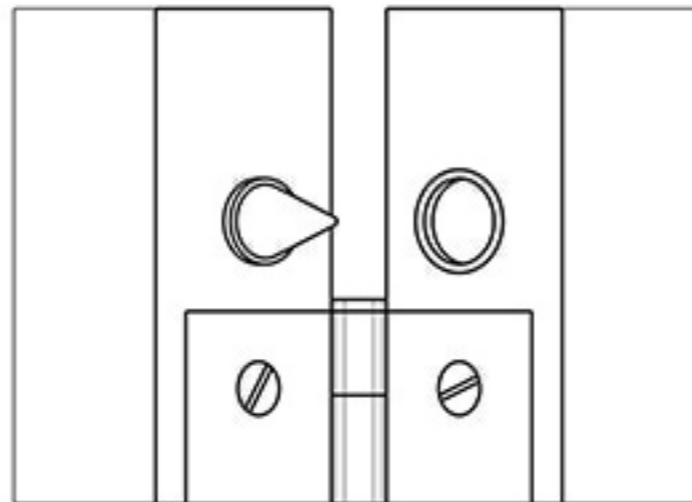

44368

HINGE PIN STOP / DOOR MOUNTED / STEEL-ALUMINUM

DRAWING NOT TO SCALE

NOTE: Deltana reserves the right to constantly improve its products and is not responsible for differences between the product in-hand and the specifications contained in this drawing. We do not recommend to pre-drill holes or pre-cut woods or metals based on the drawing information if the veracity of the specifications has not been proven by the live product.