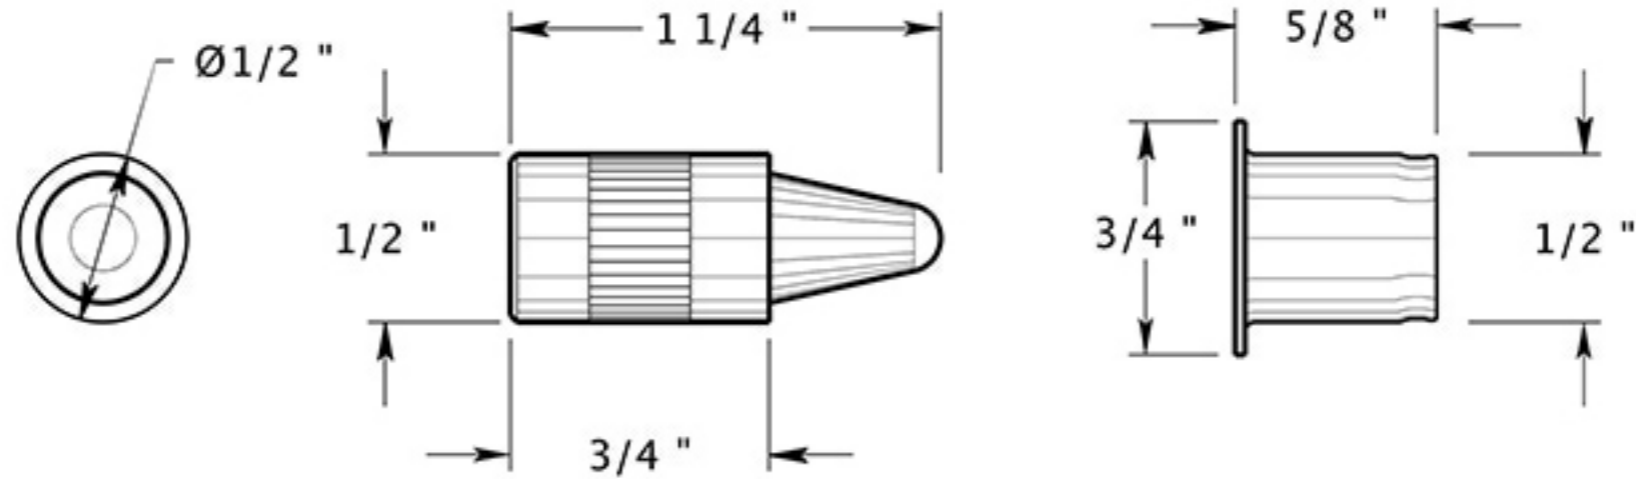

44368

HINGE PIN STOP / DOOR MOUNTED / STEEL-ALUMINUM

DRAWING NOT TO SCALE

NOTE: Deltana reserves the right to constantly improve its products and is not responsible for differences between the product in-hand and the specifications contained in this drawing. We do not recommend to pre-drill holes or pre-cut woods or metals based on the drawing information if the veracity of the specifications has not been proven by the live product.