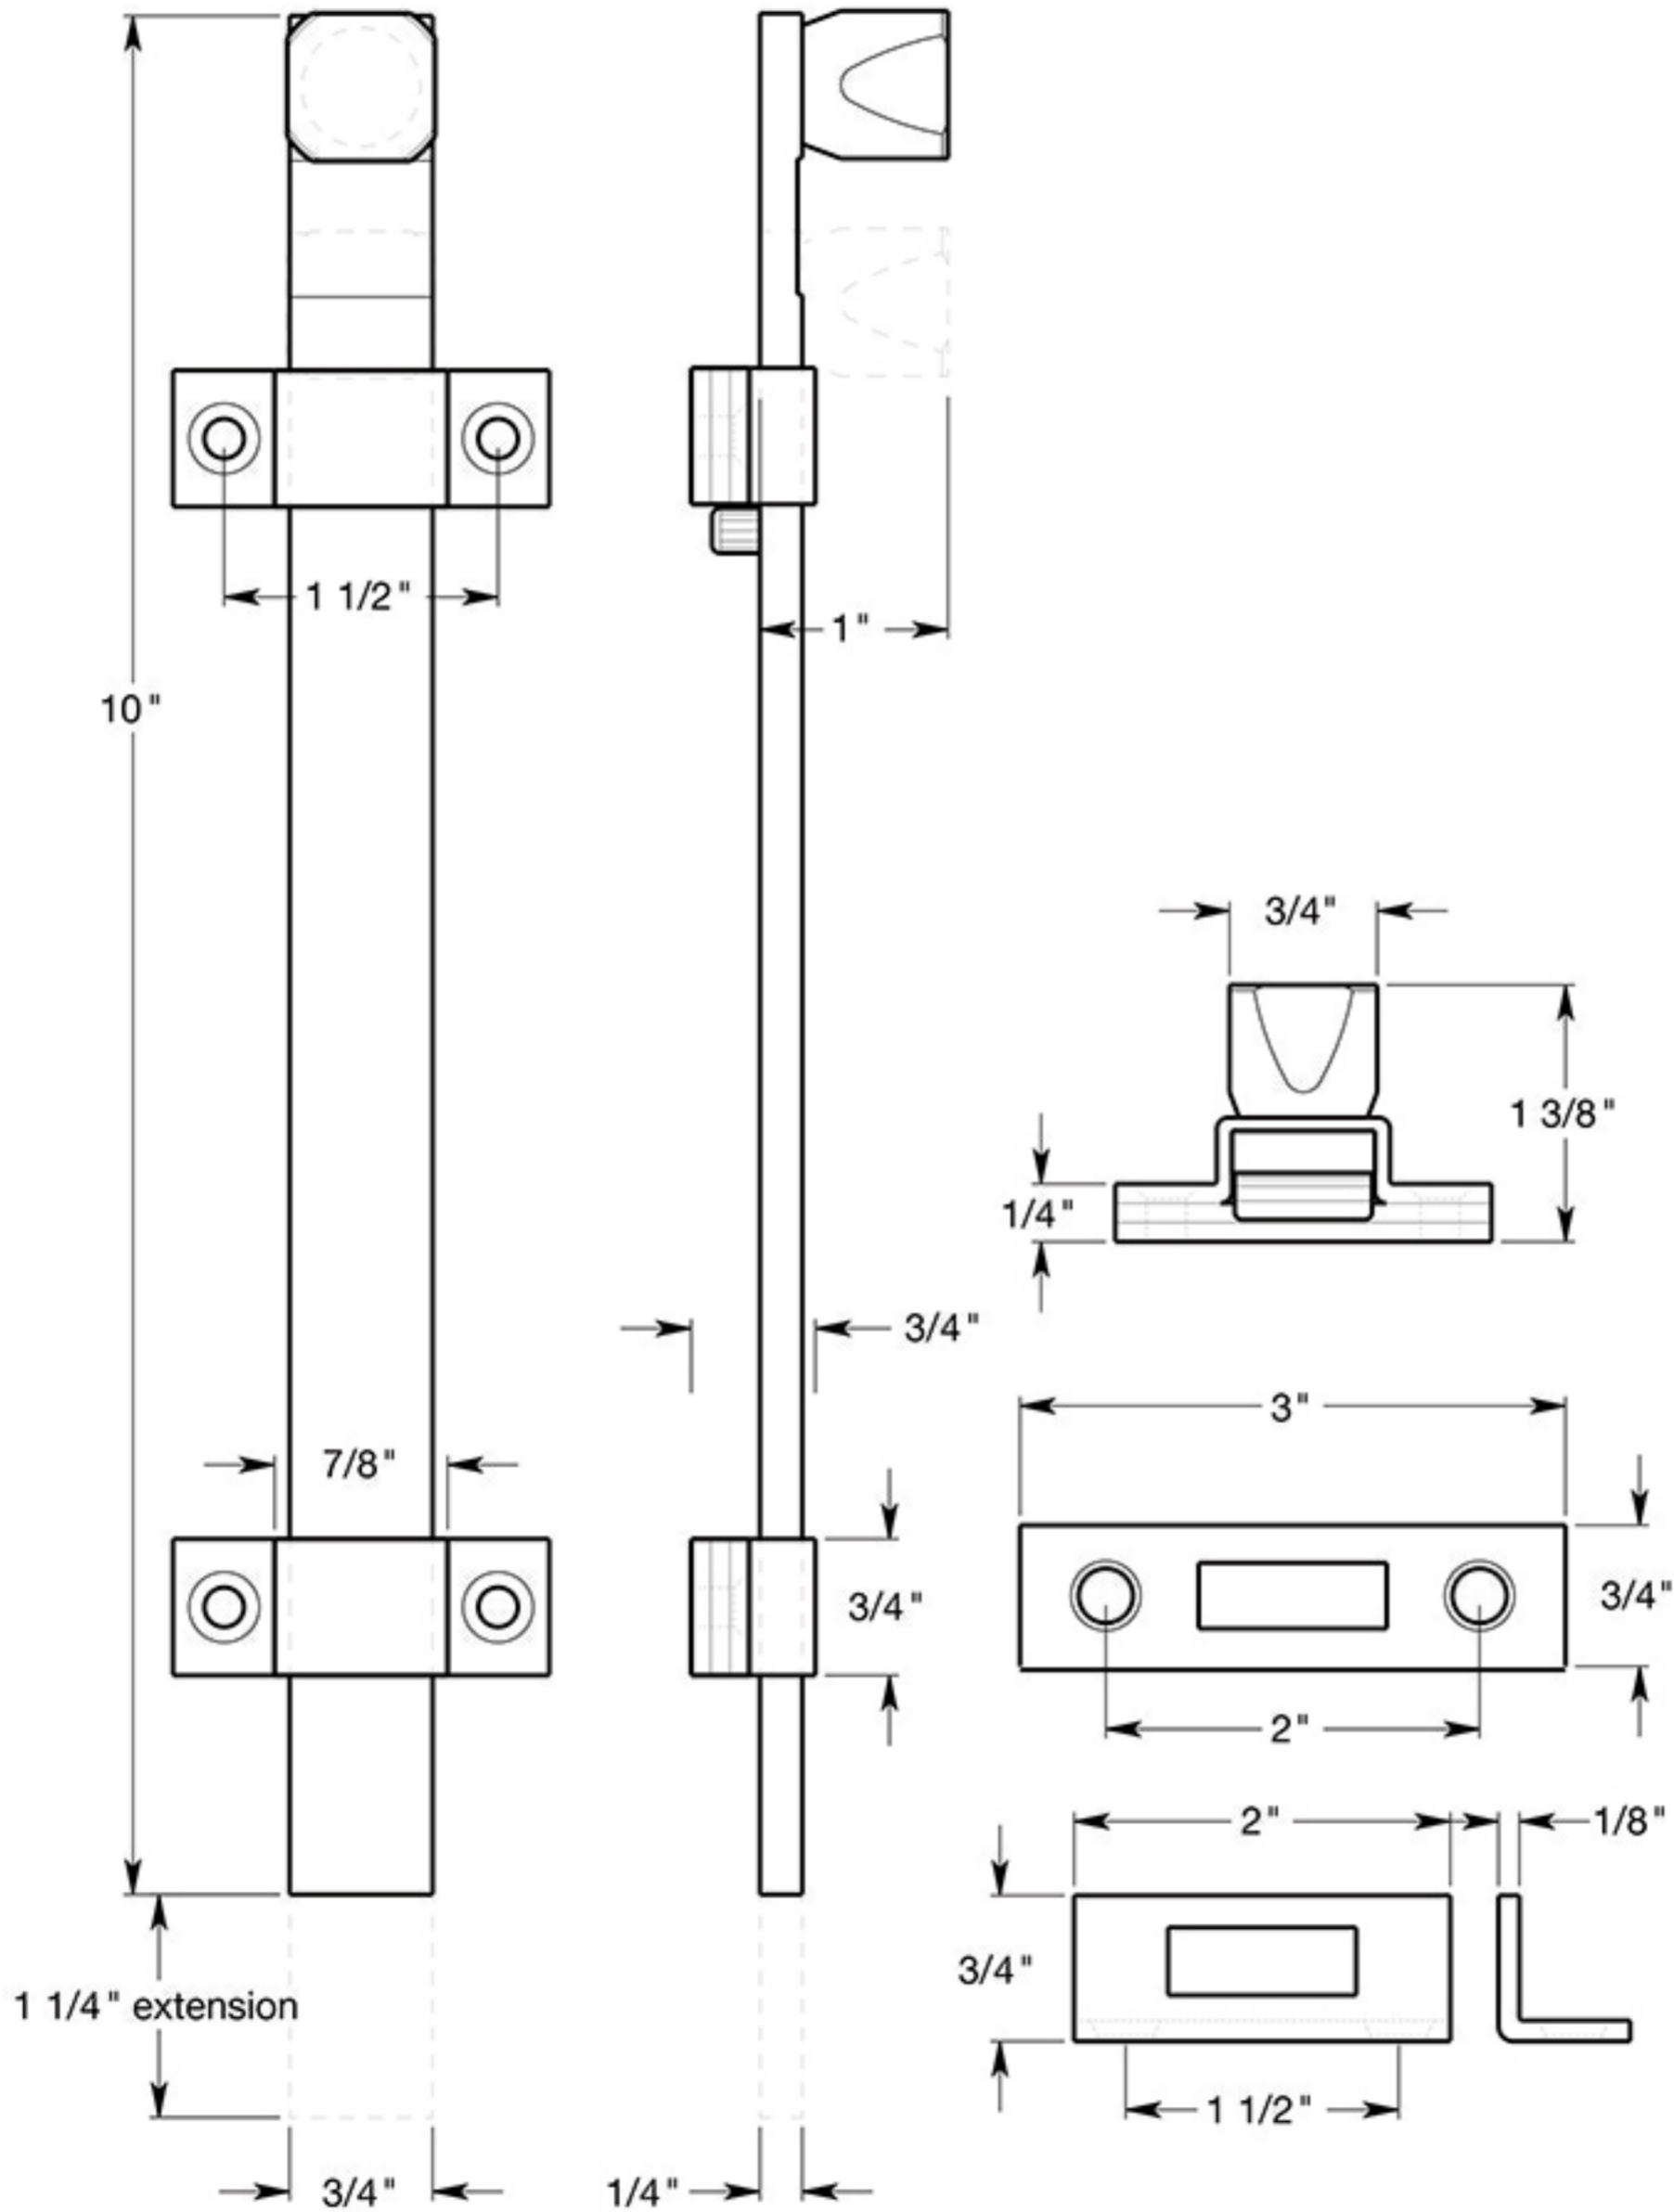

10SSB

10" SECURITY BOLT / HD / STAINLESS STEEL

DRAWING NOT TO SCALE

NOTE: Deltana reserves the right to constantly improve its products and is not responsible for differences between the product in-hand and the specifications contained in this drawing. We do not recommend to pre-drill holes or pre-cut woods or metals based on the drawing information if the veracity of the specifications has not been proven by the live product.