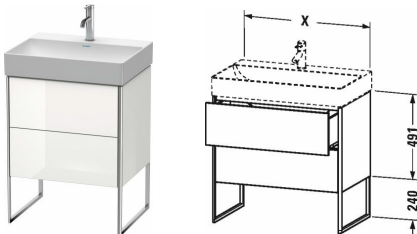

XSquare Vanity unit floorstanding # XS4442

|< 23" Inch >|

Vanity unit floorstanding	Dimension	Weight	Order number
2 pull-out compartments, integrated legs with height adjustment			
Colors			
M03 Jade High Gloss Lacquer M07 Concrete Gray Matt Decor M09 Light Blue Matt Decor M10 Apricot Pearl High Gloss Lacquer M18 White Matt M20 Apricot Pearl Satin Matt Lacquer M22 White High Gloss (Decor) M27 White Lilac High Gloss Lacquer M36 White Satin Matt Lacquer M38 Dolomiti Gray High Gloss Lacquer M39 Nordic White Satin Matt Lacquer M40 Black High Gloss Lacquer M43 Basalt Matt (Decor) M47 Stone Blue High Gloss Lacquer M49 Graphite Matt (Decor) M60 Taupe Satin Matt Lacquer M61 Olive Brown High Gloss Lacquer M75 Linen (Decor) M85 White High Gloss Lacquer M86 Cappuccino High Gloss Lacquer M87 White Lilac Satin Matt Lacquer M89 Flannel Gray High Gloss Lacquer M90 Flannel Grey Satin Matt Lacquer M91 Taupe Matt (Decor) M92 Stone Gray Satin Matt Lacquer M94 Aubergine Satin Matt Lacquer M97 Light Blue Satin Matt Lacquer M98 Night Blue Satin Matt Lacquer			
Variant			
for DuraSquare # 235360	23" x 18 1/8" Inch		XS4442
Infobox			
# XS 4442 and XS 4443 available from stock: 22-White High Gloss and 92-Stone Gray Satin Matt, Space-saving siphon # 005076 is recommended for installation, Floorstanding vanities require wall fixation as per installation instructions			
Suitable products			
Furniture washbasin without overflow, with faucet deck, ceramic covered slotted waste included, underside fully glazed, hardware included, wall-mounted, 23 5/8" x 18 1/2" Inch	23 5/8" x 18 1/2" Inch		235360

All drawings contain the necessary measurements which are subject to standard tolerances. They are stated in inch & mm and are non-binding. Exact measurements, in particular for customized installation scenarios, can only be taken from the finished ceramic piece.