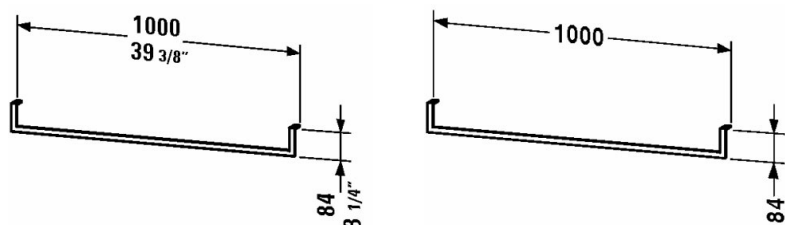

**Accessories Towel rail # UV998600000**

| &lt; 39 3/8" Inch &gt; |

Towel rail	Dimension	Weight	Order number
under consoles, under trims, square tube, Chrome, 1/2"			
<b>Colors</b>			
M00			
<b>Variant</b>			
	39 3/8" Inch		UV998600000
<b>Suitable products</b>			
Console for above-counter basin and vanity basin Compact 1 console with one cut-out, price per section of 3 7/8", basic price until 31 1/2", 1 3/4" thickness, 18 7/8" Inch			UV100C
Console for above-counter basin and vanity basin Compact 1 console with two cut-outs, price per section of 3 7/8", basic price until 31 1/2", 1 3/4" thickness, 18 7/8" Inch	18 7/8" Inch		UV101C
Console for above-counter basin and vanity basin Compact 1 console with one cut-out, price per section of 3 7/8", basic price until 31 1/2", 1 1/8" thickness, 18 7/8" Inch	18 7/8" Inch		UV104C
Console for above-counter basin and vanity basin Compact 1 console with two cut-outs, price per section of 3 7/8", basic price until 31 1/2", 1 1/8" thickness, 18 7/8" Inch	18 7/8" Inch		UV105C
Console for above-counter basin and vanity basin 1 console with one cut-out, price per section of 3 7/8", basic price until 31 1/2", 1 3/4" thickness, 21 5/8" Inch	21 5/8" Inch		UV102C
Console for above-counter basin and vanity basin 1 console with two cut-outs, price per section of 3 7/8", basic price until 31 1/2", 1 3/4" thickness, 21 5/8" Inch	21 5/8" Inch		UV103C
Console for above-counter basin and vanity basin 1 console with one cut-out, price per section of 3 7/8", basic price until 31 1/2", 1 1/8" thickness, 21 5/8" Inch	21 5/8" Inch		UV106C
Console for above-counter basin and vanity basin 1 console with two cut-outs, price per section of 3 7/8", basic price until 31 1/2", 1 1/8" thickness, 21 5/8" Inch	21 5/8" Inch		UV107C