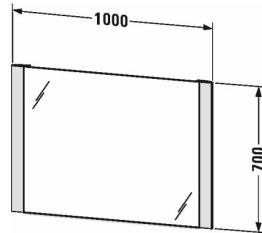

**Light and mirror Mirror with lighting # LM7867**

|< 39 3/8" Inch >|

Mirror with lighting	Dimension	Weight	Order number
Standard-Version, cEGS/IAPMO®, LED dual light fields, external switch, mirrors require a GFCI 110 V 60 Hz power source, flat plug will be supplied with mirror, LED (life span > 30,000 hours), LED module permanently enclosed, LED module 4000 kelvin light color, 20 Watt			
<b>Colors</b>			
<b>Variant</b>	39 3/8" x 1 3/8" Inch		LM7867
<b>Infobox</b>	# LM 7865, LM 7866, LM 7867 and LM 7868 are available from stock, On/off function only possible with external wall switch, * Complies with following standards: UL 962 and CSA C22.2 No. 12-1982		

*All drawings contain the necessary measurements which are subject to standard tolerances. They are stated in inch & mm and are non-binding. Exact measurements, in particular for customized installation scenarios, can only be taken from the finished ceramic piece.*