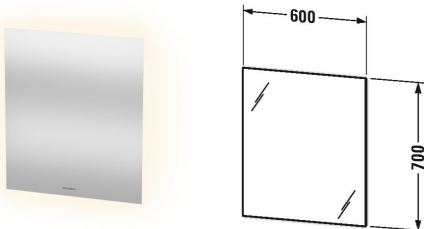

Light and mirror Mirror with lighting # LM7805

| < 23 5/8" Inch > |

| Mirror with lighting | Dimension | Weight | Order number |
|--|-----------------------|--------|--------------|
| Standard-Version, cEGS/IAPMO®, LED ambient light (4 sided), external switch, mirrors require a GFCI 110 V 60 Hz power source, flat plug will be supplied with mirror, LED (life span > 30,000 hours), LED module permanently enclosed, LED module 4000 kelvin light color, 36 Watt | | | |
| Colors | | | |
| Variant | 23 5/8" x 1 1/4" Inch | | LM7805 |
| Infobox | | | |
| # LM 7805, LM 7806, LM 7807 and LM 7808 are available from stock, On/off function only possible with external wall switch, * Complies with following standards: UL 962 and CSA C22.2 No. 12-1982 | | | |

All drawings contain the necessary measurements which are subject to standard tolerances. They are stated in inch & mm and are non-binding. Exact measurements, in particular for customized installation scenarios, can only be taken from the finished ceramic piece.