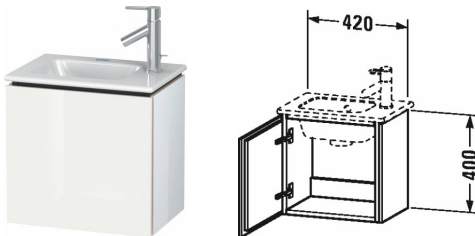

L-Cube Vanity unit wall-mounted # LC6272 L/R

|< 16 1/2" Inch >|

Vanity unit wall-mounted	Dimension	Weight	Order number
1 door, for ME by Starck # 072343			
Colors			
M03 Jade High Gloss Lacquer M07 Concrete Gray Matt Decor M09 Light Blue Matt Decor M10 Apricot Pearl High Gloss Lacquer M11 Cashmere Oak M12 Brushed Oak (Real wood veneer) M13 American Walnut (Real wood veneer) M18 White Matt M20 Apricot Pearl Satin Matt Lacquer M21 Walnut Dark Decor M22 White High Gloss (Decor) M27 White Lilac High Gloss Lacquer M31 Pine Silver (Decor) M38 Dolomiti Gray High Gloss Lacquer M40 Black High Gloss Lacquer M43 Basalt Matt (Decor) M47 Stone Blue High Gloss Lacquer M49 Graphite Matt (Decor) M51 Pine Terra (Decor) M52 European Oak (Decor) M53 Chestnut Dark (Decor) M61 Olive Brown High Gloss Lacquer M69 Brushed Walnut (Real wood veneer) M71 Mediterranean Oak (Real wood veneer) M72 Brushed Dark Oak (Real wood veneer) M73 Ticino Cherry Tree (Decor) M75 Linen (Decor) M79 Natural Walnut (Decor) M85 White High Gloss Lacquer M86 Cappuccino High Gloss Lacquer M87 White Lilac Satin Matt Lacquer M89 Flannel Gray High Gloss Lacquer M90 Flannel Grey Satin Matt Lacquer M91 Taupe Matt (Decor)			
Variant			
	16 1/2" x 11 5/8" Inch		LC6272 L/R
Infobox			
Required specification for ordering: - Hinges left (L) or right (R)			
Suitable products			
Furniture handrinse basin with faucet deck, wall-mounted, hardware included, cUPC® listed*, 16 7/8" x 11 3/4" Inch	16 7/8" x 11 3/4" Inch		072343