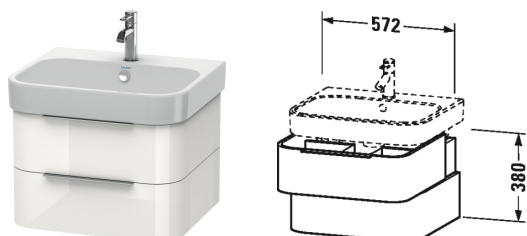

Happy D.2 Vanity unit wall-mounted # H26363

| < 22 5/8" Inch > |

Vanity unit wall-mounted	Dimension	Weight	Order number
2 drawers, upper drawer including cut-out for siphon and siphon cover, for Happy D.2 # 231860 (not ground)			
Colors			
M13 American Walnut (Real wood veneer) M22 White High Gloss (Decor) M52 European Oak (Decor) M72 Brushed Dark Oak (Real wood veneer) M75 Linen (Decor)			
Variant			
	22 5/8" x 18 7/8" Inch		H26363
Infobox			
# H2 6364, H2 6365, H2 6366 and H2 6367 available from stock: 13- American Walnut, 22- White High Gloss, 52 European Oak, 72- Dark Brushed Oak, 75-Linen, Space saving siphon # 005076 is recommended, Furniture recessed from ceramic = 1/2", Interior modules can not be retrofitted, are factory installed and must be requested upon ordering, Stocked item does not include additional modules, Required specification for ordering:, - Interior module yes or no, - Walnut-77 or Maple-78			
Additional modules Interior system in maple or walnut solid wood, for cabinet widths 22 5/8"	22 5/8" Inch		UV9987
Suitable products			
Furniture washbasin with overflow, with tap platform, overflow clip Chrome included, wall-mounted, hardware included, 23 5/8" x 19 7/8" Inch	23 5/8" x 19 7/8" Inch		231860

All drawings contain the necessary measurements which are subject to standard tolerances. They are stated in inch & mm and are non-binding. Exact measurements, in particular for customized installation scenarios, can only be taken from the finished ceramic piece.