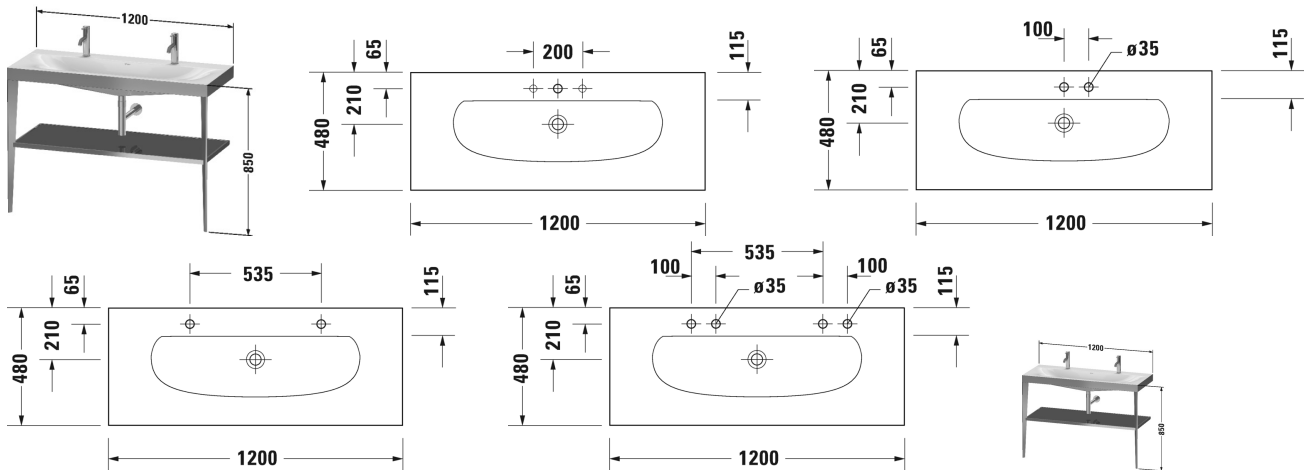

**XViu Furniture washbasin c-bonded with metal console floor-standing # XV4718 0**

| < 1200 mm > |

Furniture washbasin c-bonded with metal console floor-standing	Dimension	Weight	Order number
<p>Glas inserts with four-sided aluminum frame (safety glass), furniture washbasin Viu included, without overflow, with tap platform, Acrylic cover on the underside of the ceramic, ceramic covered slotted waste included, Metal console with integrated height adjustment</p>			
<b>Colors</b>			
<p>M10 Apricot Pearl High Gloss Lacquer M40 Black High Gloss Lacquer M85 White High Gloss Lacquer M89 Flannel Grey High Gloss Lacquer</p>			
<b>Variant</b>			
	1200 x 480 mm		XV4718 0
<b>Infobox</b>			
<p>Floorstanding vanities require wall fixation as per installation instructions, Price, please see page XXX, The c-bonded frame is permanently bonded to the washbasin and is delivered together glas inserts and the disassembled metal console in one packaging unit, Washbasin not available in WonderGliss, Ceramic is fixed to the wall via two mounting rails and hanger bolts , Design siphon #005036 is recommended, Description of furniture washbasin c-bonded on page XXX, Please specify when ordering: - Surface of the glass shelf, - Surface of the metal console including the three-sided c-bonded frame</p>			

*All drawings contain the necessary measurements which are subject to standard tolerances. They are stated in mm and are non-binding. Exact measurements, in particular for customised installation scenarios, can only be taken from the finished piece.*