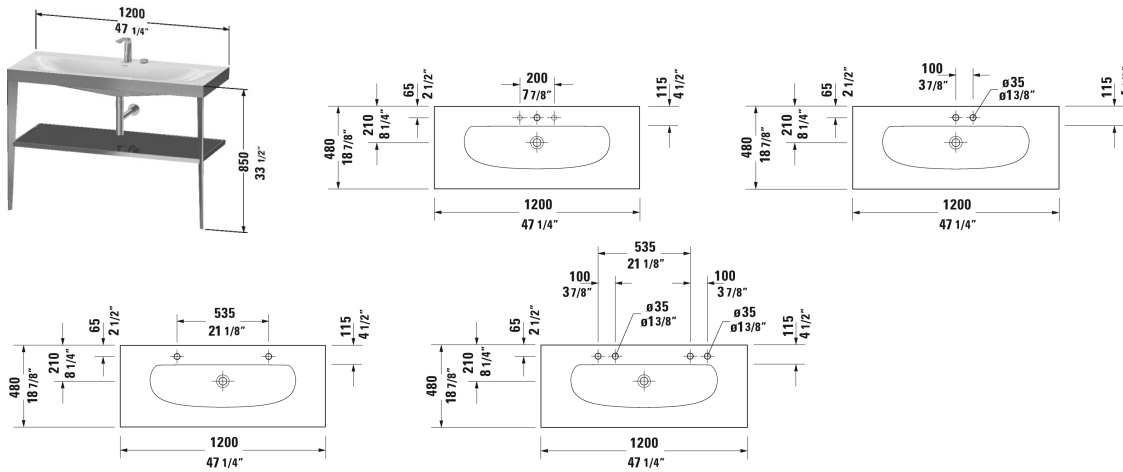

XViu Furniture washbasin c-bonded with metal console floorstanding # XV4717 E/N/O

| < 47 1/4" Inch > |

Furniture washbasin c-bonded with metal console floorstanding	Dimension	Weight	Order number
glass inserts with four-sided Aluminum frame (safety glass), furniture washbasin Viu included, without overflow, with faucet deck, acrylic cover on underside of ceramic, ceramic covered slotted waste included, metal console with integrated height adjustment			
Colors			
M40 Black High Gloss (Lacquer) M85 White High Gloss (Lacquer) M89 Flannel Gray High Gloss (Lacquer)			
Variant			
	47 1/4" x 18 7/8" Inch		XV4717 E/N/O
Infobox			
Floorstanding vanities require wall fixation as per installation instructions, The c-bonded frame is permanently bonded to the washbasin and is delivered together with the glass shelf and the disassembled metal console in one packaging unit, Washbasin not available with WonderGliss, Ceramic is installed to the wall with two mounting rails and hanger bolts, Design siphon # 005036 is recommended, Required specification for ordering: - Finish of glass shelf, - Finish of metal console including the three-sided c-bonded frame			

All drawings contain the necessary measurements which are subject to standard tolerances. They are stated in inch & mm and are non-binding. Exact measurements, in particular for customized installation scenarios, can only be taken from the finished ceramic piece.