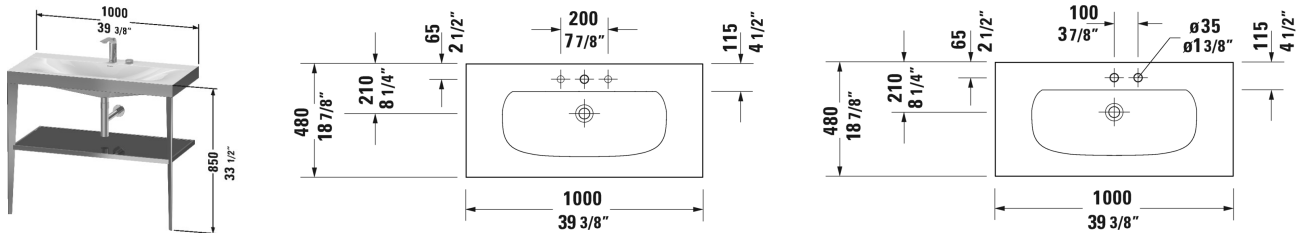

XViu Furniture washbasin c-bonded with metal console floorstanding # XV4716 E/N/O

| < 39 3/8" Inch > |

Furniture washbasin c-bonded with metal console floorstanding	Dimension	Weight	Order number
glass inserts with four-sided Aluminum frame (safety glass), furniture washbasin Viu included, without overflow, with faucet deck, acrylic cover on underside of ceramic, ceramic covered slotted waste included, metal console with integrated height adjustment			
Colors			
M40 Black High Gloss (Lacquer) M85 White High Gloss (Lacquer) M89 Flannel Gray High Gloss (Lacquer)			
Variant			
	39 3/8" x 18 7/8" Inch		XV4716 E/N/O
Infobox			
The c-bonded frame is permanently bonded to the washbasin and is delivered together with the glass shelf and the disassembled metal console in one packaging unit, Washbasin not available with WonderGliss, Ceramic is installed to the wall with two mounting rails and hanger bolts , Floorstanding vanities require wall fixation as per installation instructions, Design siphon # 005036 is recommended, Required specification for ordering: , - Finish of glass shelf, - Finish of metal console including the three-sided c-bonded frame			

All drawings contain the necessary measurements which are subject to standard tolerances. They are stated in inch & mm and are non-binding. Exact measurements, in particular for customized installation scenarios, can only be taken from the finished ceramic piece.