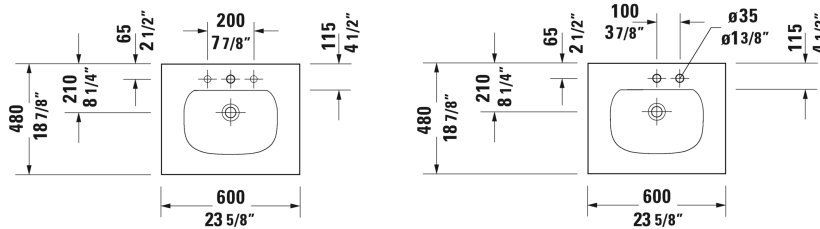

**XViu Furniture washbasin c-bonded with metal console
floorstanding # XV4714 E/N/O**

| < 23 5/8" Inch > |

Furniture washbasin c-bonded with metal console floorstanding	Dimension	Weight	Order number
glass inserts with four-sided Aluminum frame (safety glass), furniture washbasin Viu included, without overflow, with faucet deck, acrylic cover on underside of ceramic, ceramic covered slotted waste included, metal console with integrated height adjustment			
Colors			
M40 Black High Gloss (Lacquer) M85 White High Gloss (Lacquer) M89 Flannel Gray High Gloss (Lacquer)			
Variant			
	23 5/8" x 18 7/8" Inch		XV4714 E/N/O
Infobox			
The c-bonded frame is permanently bonded to the washbasin and is delivered together with the glass shelf and the disassembled metal console in one packaging unit, Washbasin not available with WonderGliss, Ceramic is installed to the wall with two mounting rails and hanger bolts , Floorstanding vanities require wall fixation as per installation instructions, Design siphon # 005036 is recommended, Required specification for ordering; , - Finish of glass shelf, - Finish of metal console including the three-sided c-bonded frame			

All drawings contain the necessary measurements which are subject to standard tolerances. They are stated in inch & mm and are non-binding. Exact measurements, in particular for customized installation scenarios, can only be taken from the finished ceramic piece.