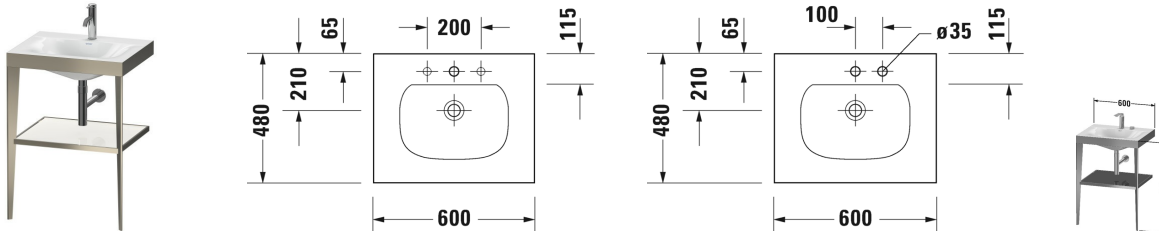

**XViu Furniture washbasin c-bonded with metal console floor-standing # XV4714 E/N/O**

| < 600 mm > |

Furniture washbasin c-bonded with metal console floor-standing	Dimension	Weight	Order number
<p>Glas inserts with four-sided aluminum frame (safety glass), furniture washbasin Viu included, without overflow, with tap platform, Acrylic cover on the underside of the ceramic, ceramic covered slotted waste included, Metal console with integrated height adjustment</p>			
<p><b>Colors</b></p>			
<p>M10 Apricot Pearl High Gloss Lacquer M40 Black High Gloss Lacquer M85 White High Gloss Lacquer M89 Flannel Grey High Gloss Lacquer</p>			
<p><b>Variant</b></p>			
	600 x 480 mm		XV4714 E/N/O
<p><b>Infobox</b></p>			
<p>Price, please see page XXX. The c-bonded frame is permanently bonded to the washbasin and is delivered together with glass inserts and the disassembled metal console in one packaging unit. Washbasin not available in WonderGliss. Ceramic is fixed to the wall via two mounting rails and hanger bolts. Floorstanding vanities require wall fixation as per installation instructions. Design siphon #005036 is recommended. In combination with the D.1e electronic basin mixer it is only possible to completely cover all components with the acrylic cover on the underside in the version with surface-mounted power supply unit. Exact position of the electric field see mounting instruction. For the version with plug-in power supply unit, the power supply (socket) must be placed outside the acrylic cover. Description of furniture washbasin c-bonded on page XXX. Please specify when ordering: - tap hole (N = without tap hole: •, O = with one tap hole: p, E = with two tap holes: p p, - Surface of the glass shelf, - Surface of the metal console including the three-sided c-bonded frame</p>			