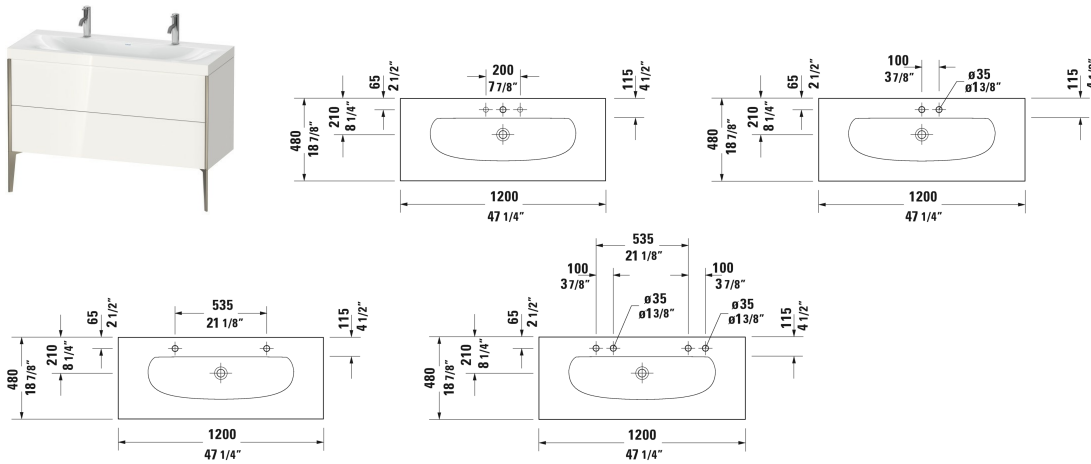

XViu Furniture washbasin c-bonded with vanity floorstanding # XV4713 O

< 47 1/4" Inch >

Furniture washbasin c-bonded with vanity floorstanding	Dimension	Weight	Order number
<p>2 pull-out compartments, upper drawer including cut-out for siphon and siphon cover, furniture washbasin Viu included, without overflow, with faucet deck, ceramic covered slotted waste included, space-saving siphon included</p>			
<p>Colors</p>			
<p>M07 Concrete Gray Matte (Decor) M09 Light Blue Matte (Decor) M11 Cashmere Oak M12 Brushed Oak (Real wood veneer) M13 American Walnut (Real wood veneer) M16 Black Oak M18 White Matte M21 Walnut Dark (Decor) M22 White High Gloss (Decor) M30 Natural Oak M31 Pine Silver (Decor) M35 Oak Terra M38 Dolomiti Gray High Gloss (Lacquer) M40 Black High Gloss (Lacquer) M43 Basalt Matte (Decor) M47 Stone Blue High Gloss (Lacquer) M49 Graphite Matt (Decor) M51 Pine Terra (Decor) M52 European Oak (Decor) M53 Chestnut Dark (Decor) M69 Brushed Walnut (Real wood veneer) M71 Mediterranean Oak (Real wood veneer) M72 Brushed Dark Oak (Real wood veneer) M75 Linen (Decor) M79 Natural Walnut (Decor) M80 Graphite Super Matte M85 White High Gloss (Lacquer) M86 Cappuccino High Gloss (Lacquer) M89 Flannel Gray High Gloss (Lacquer) M90 Flannel Gray Satin Matte (Lacquer) M91 Taupe Matte (Decor)</p>			
<p>Variant</p>			
	<p>47 1/4" x 18 7/8" Inch</p>		<p>XV4713 O</p>
<p>Infobox</p>			
<p>This product is only available in the combination with the ceramic series Viu and the furniture series XViu, The vanity unit is permanently bonded to the washbasin and delivered together as one unit, Washbasin not available with WonderGliss, Ceramic is additionally secured to the wall via a separate enclosed mounting rail. Complete hardware set is included with delivery. Please follow the mounting instructions, Required specification for ordering: - Finish of three-sided c-bonded frame, in color of profile = 12. Position P, in color of body = 12. Position C, see page XXX</p>			