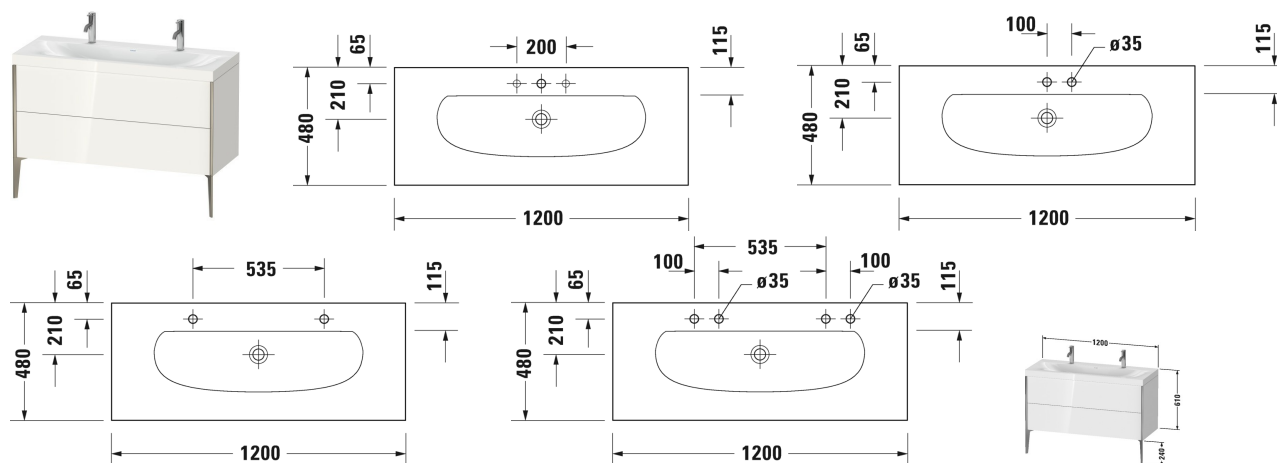

**XViu Furniture washbasin c-bonded with vanity floor standing # XV4713 0**

|< 1200 mm >|

Furniture washbasin c-bonded with vanity floor standing	Dimension	Weight	Order number
2 pull-out compartments, upper pull-out compartment including cut-out for siphon and siphon cover, furniture washbasin Viu included, without overflow, with tap platform, ceramic covered slotted waste included, space saving siphon included			
<b>Colors</b>			
M07 Concrete Grey Matt Decor M11 Cashmere Oak M12 Brushed Oak Real wood veneer M13 American Walnut Real wood veneer M16 Black Oak M18 White Matt Decor M21 Walnut Dark Decor M22 White High Gloss Decor M30 Natural Oak M35 Oak Terra M38 Dolomiti Grey High Gloss Lacquer M40 Black High Gloss Lacquer M43 Basalt Matt Decor M49 Graphite Matt Decor M53 Chestnut Dark Decor M69 Brushed Walnut Real wood veneer M71 Mediterranean Oak Real wood veneer M72 Brushed Dark Oak Real wood veneer M75 Linen Decor M79 Natural Walnut Decor M80 Graphit Super Matt M85 White High Gloss Lacquer M86 Cappuccino High Gloss Lacquer M89 Flannel Grey High Gloss Lacquer M90 Flannel Grey Satin Matt Lacquer M91 Taupe Matt Decor			
<b>Variant</b>			
	1200 x 480 mm		XV4713 0
<b>Infobox</b>			
This product is only available in the combination with the ceramic series Viu and the furniture series XViu, The c-bonded frame is permanently bonded to the washbasin and is delivered together with the vanity unit as one unit, Washbasin not available in WonderGliss, Ceramic is attached to the wall via a separate enclosed mounting rail, hanger bolts for the mounting rail are not included in the delivery, follow mounting instructions, Interior modules can not be retrofitted and are factory installed., Description of furniture washbasin c-bonded on page XXX, Legs are recommended, Legs not included in delivery, please order separately, Balance to terms of furniture, Please specify when ordering:, - interior system yes / no, - walnut 77 or maple 78, - Surface of the lateral aluminum profile, please see page XXX, - Surface of the three-sided c-bonded frame, in color of profile = 12. position P, in color of body = 12. position C see page XXX, - Leg variant, please see page XXX, Price, please see page XXX			