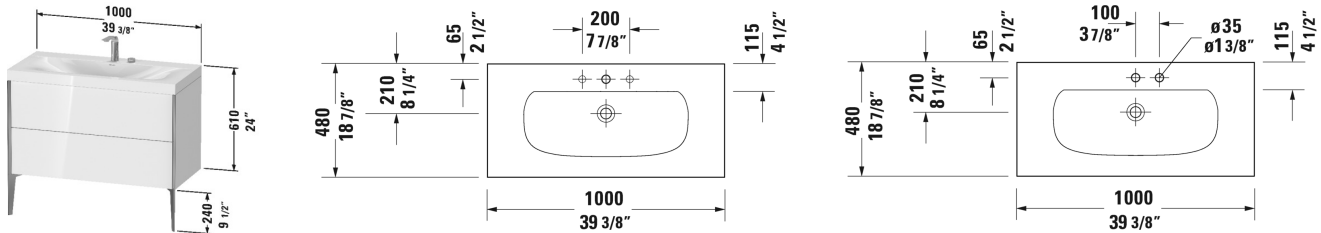

XViu Furniture washbasin c-bonded with vanity floorstanding # XV4711 E/N/O

| < 39 3/8" Inch > |

Furniture washbasin c-bonded with vanity floorstanding	Dimension	Weight	Order number
2 pull-out compartments, upper drawer including cut-out for siphon and siphon cover, furniture washbasin Viu included, without overflow, with faucet deck, ceramic covered slotted waste included, space-saving siphon included			
Colors			
M07 Concrete Gray Matte (Decor) M09 Light Blue Matte (Decor) M11 Cashmere Oak M12 Brushed Oak (Real wood veneer) M13 American Walnut (Real wood veneer) M16 Black Oak M18 White Matte M21 Walnut Dark (Decor) M22 White High Gloss (Decor) M30 Natural Oak M31 Pine Silver (Decor) M35 Oak Terra M38 Dolomiti Gray High Gloss (Lacquer) M40 Black High Gloss (Lacquer) M43 Basalt Matte (Decor) M47 Stone Blue High Gloss (Lacquer) M49 Graphite Matt (Decor) M51 Pine Terra (Decor) M52 European Oak (Decor) M53 Chestnut Dark (Decor) M69 Brushed Walnut (Real wood veneer) M71 Mediterranean Oak (Real wood veneer) M72 Brushed Dark Oak (Real wood veneer) M75 Linen (Decor) M79 Natural Walnut (Decor) M80 Graphite Super Matte M85 White High Gloss (Lacquer) M86 Cappuccino High Gloss (Lacquer) M89 Flannel Gray High Gloss (Lacquer) M90 Flannel Gray Satin Matte (Lacquer) M91 Taupe Matte (Decor)			
Variant			
	39 3/8" x 18 7/8" Inch		XV4711 E/N/O
Infobox			
This product is only available in the combination with the ceramic series Viu and the furniture series XViu, The vanity unit is permanently bonded to the washbasin and delivered together as one unit, Washbasin not available with WonderGliss, Ceramic is additionally secured to the wall via a separate enclosed mounting rail. Complete hardware set is included with delivery. Please follow the mounting instructions, Required specification for ordering:., - Finish of three-sided c-bonded frame, in color of profile = 12. Position P, in color of body = 12. Position C, see page XXX			
Suitable products			
Legs Leg Champagne Matte, 2 pieces, 3/8" x 1" Inch	3/8" x 1" Inch		XV9714
Legs Leg Black Matte, 2 pieces, 3/8" x 1" Inch	3/8" x 1" Inch		XV9715