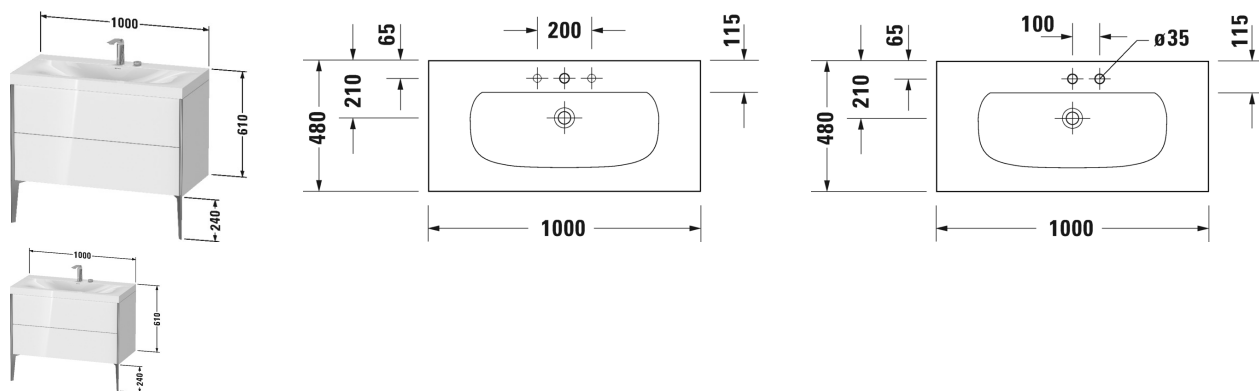

XViu Furniture washbasin c-bonded with vanity floor standing #
XV4711 E/N/O

|< 1000 mm >|

Furniture washbasin c-bonded with vanity floor standing	Dimension	Weight	Order number
2 pull-out compartments, upper pull-out compartment including cut-out for siphon and siphon cover, furniture washbasin Viu included, without overflow, with tap platform, ceramic covered slotted waste included, space saving siphon included			
Colors			
M07 Concrete Grey Matt Decor M11 Cashmere Oak M12 Brushed Oak Real wood veneer M13 American Walnut Real wood veneer M16 Black Oak M18 White Matt Decor M21 Walnut Dark Decor M22 White High Gloss Decor M30 Natural Oak M35 Oak Terra M38 Dolomiti Grey High Gloss Lacquer M40 Black High Gloss Lacquer M43 Basalt Matt Decor M49 Graphite Matt Decor M53 Chestnut Dark Decor M69 Brushed Walnut Real wood veneer M71 Mediterranean Oak Real wood veneer M72 Brushed Dark Oak Real wood veneer M75 Linen Decor M79 Natural Walnut Decor M80 Graphit Super Matt M85 White High Gloss Lacquer M86 Cappuccino High Gloss Lacquer M89 Flannel Grey High Gloss Lacquer M90 Flannel Grey Satin Matt Lacquer M91 Taupe Matt Decor			
Variant			
	1000 x 480 mm		XV4711 E/N/O
Infobox			
This product is only available in the combination with the ceramic series Viu and the furniture series XViu, The c-bonded frame is permanently bonded to the washbasin and is delivered together with the vanity unit as one unit, Washbasin not available in WonderGliss, Ceramic is attached to the wall via a separate enclosed mounting rail, hanger bolts for the mounting rail are not included in the delivery, follow mounting instructions, Interior modules can not be retrofitted and are factory installed., Description of furniture washbasin c-bonded on page XXX, Legs are recommended, Legs not included in delivery, please order separately, Balance to terms of furniture, Please specify when ordering:; - tap hole (N = without tap hole: •, O = with one tap hole: p, E = with two tap holes: p p, - interior system yes / no, - walnut 77 or maple 78, - Surface of the lateral aluminum profile, please see page XXX, - Surface of the three-sided c-bonded frame, in color of profile = 12. position P, in color of body = 12. position C see page XXX, - Leg variant, please see page XXX, Price, please see page XXX			
Accessory			