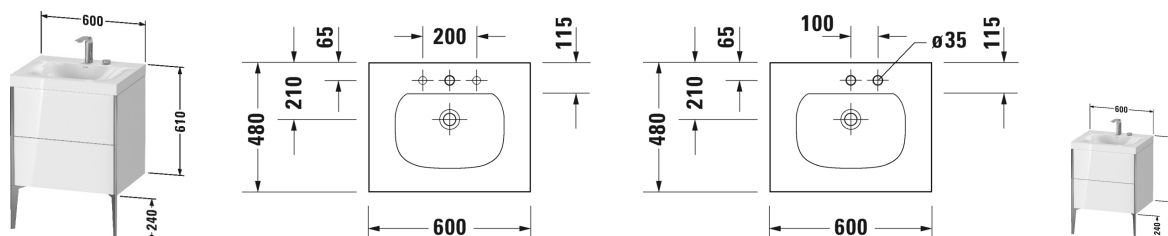

**XViu Furniture washbasin c-bonded with vanity floor standing #**  
**XV4709 E/N/O**

| &lt; 600 mm &gt; |

Furniture washbasin c-bonded with vanity floor standing	Dimension	Weight	Order number
2 pull-out compartments, upper pull-out compartment including cut-out for siphon and siphon cover, furniture washbasin Viu included, without overflow, with tap platform, ceramic covered slotted waste included, space saving siphon included			
<b>Colors</b>			
M07 Concrete Grey Matt Decor M11 Cashmere Oak M12 Brushed Oak Real wood veneer M13 American Walnut Real wood veneer M16 Black Oak M18 White Matt Decor M21 Walnut Dark Decor M22 White High Gloss Decor M30 Natural Oak M35 Oak Terra M38 Dolomiti Grey High Gloss Lacquer M40 Black High Gloss Lacquer M43 Basalt Matt Decor M49 Graphite Matt Decor M53 Chestnut Dark Decor M69 Brushed Walnut Real wood veneer M71 Mediterranean Oak Real wood veneer M72 Brushed Dark Oak Real wood veneer M75 Linen Decor M79 Natural Walnut Decor M80 Graphit Super Matt M85 White High Gloss Lacquer M86 Cappuccino High Gloss Lacquer M89 Flannel Grey High Gloss Lacquer M90 Flannel Grey Satin Matt Lacquer M91 Taupe Matt Decor			
<b>Variant</b>			
	600 x 480 mm		XV4709 E/N/O
<b>Infobox</b>			
This product is only available in the combination with the ceramic series Viu and the furniture series XViu, The c-bonded frame is permanently bonded to the washbasin and is delivered together with the vanity unit as one unit, Washbasin not available in WonderGliss, Ceramic is attached to the wall via a separate enclosed mounting rail, hanger bolts for the mounting rail are not included in the delivery, follow mounting instructions, Interior modules can not be retrofitted and are factory installed., Description of furniture washbasin c-bonded on page XXX, Legs are recommended, Legs not included in delivery, please order separately, Balance to terms of furniture, Please specify when ordering:, - tap hole (N = without tap hole: •, 0 = with one tap hole: p, E = with two tap holes: p p, - interior system yes / no, - walnut 77 or maple 78, - Surface of the lateral aluminum profile, please see page XXX, - Surface of the three-sided c-bonded frame, in color of profile = 12. position P, in color of body = 12. position C see page XXX, - Leg variant, please see page XXX, Price, please see page XXX			
<b>Accessory</b>			
Additional modules Interior system in solid wood, for cabinet widths 600 mm	600 mm		UV9967
<b>Suitable products</b>			