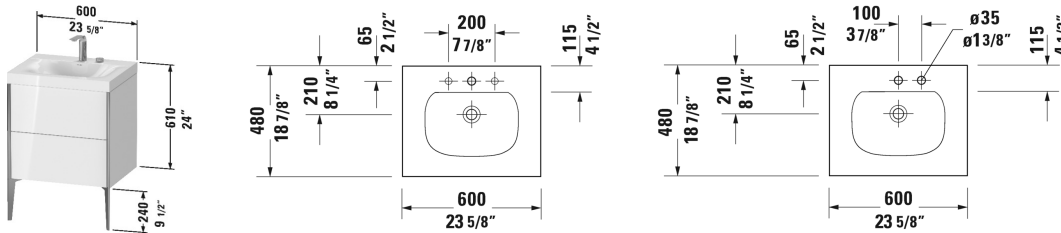

XViu Furniture washbasin c-bonded with vanity floorstanding # XV4709 E/N/O

| < 23 5/8" Inch > |

Furniture washbasin c-bonded with vanity floorstanding	Dimension	Weight	Order number
2 pull-out compartments, upper drawer including cut-out for siphon and siphon cover, furniture washbasin Viu included, without overflow, with faucet deck, ceramic covered slotted waste included, space-saving siphon included			
Colors			
M07 Concrete Gray Matte (Decor) M09 Light Blue Matte (Decor) M11 Cashmere Oak M12 Brushed Oak (Real wood veneer) M13 American Walnut (Real wood veneer) M16 Black Oak M18 White Matte M21 Walnut Dark (Decor) M22 White High Gloss (Decor) M30 Natural Oak M31 Pine Silver (Decor) M35 Oak Terra M38 Dolomiti Gray High Gloss (Lacquer) M40 Black High Gloss (Lacquer) M43 Basalt Matte (Decor) M47 Stone Blue High Gloss (Lacquer) M49 Graphite Matt (Decor) M51 Pine Terra (Decor) M52 European Oak (Decor) M53 Chestnut Dark (Decor) M69 Brushed Walnut (Real wood veneer) M71 Mediterranean Oak (Real wood veneer) M72 Brushed Dark Oak (Real wood veneer) M75 Linen (Decor) M79 Natural Walnut (Decor) M80 Graphite Super Matte M85 White High Gloss (Lacquer) M86 Cappuccino High Gloss (Lacquer) M89 Flannel Gray High Gloss (Lacquer) M90 Flannel Gray Satin Matte (Lacquer) M91 Taupe Matte (Decor)			
Variant			
	23 5/8" x 18 7/8" Inch		XV4709 E/N/O
Infobox			
This product is only available in the combination with the ceramic series Viu and the furniture series XViu, The vanity unit is permanently bonded to the washbasin and delivered together as one unit, Washbasin not available with WonderGliss, Ceramic is additionally secured to the wall via a separate enclosed mounting rail. Complete hardware set is included with delivery. Please follow the mounting instructions, Required specification for ordering:., - Finish of three-sided c-bonded frame, in color of profile = 12. Position P, in color of body = 12. Position C, see page XXX			
Suitable products			
Legs Leg Champagne Matte, 2 pieces, 3/8" x 1" Inch	3/8" x 1" Inch		XV9714
Legs Leg Black Matte, 2 pieces, 3/8" x 1" Inch	3/8" x 1" Inch		XV9715