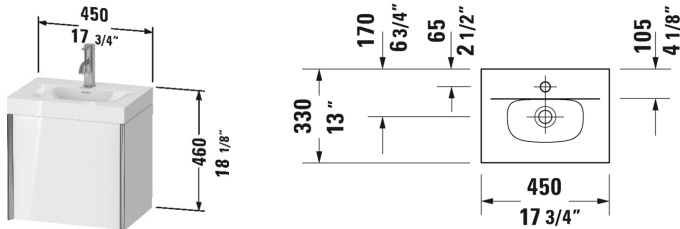

XViu Furniture washbasin c-bonded with vanity wall-mounted # XV4631 N/0

| < 17 3/4" Inch > |

Furniture washbasin c-bonded with vanity wall-mounted	Dimension	Weight	Order number
1 door, Hinges right, furniture washbasin Viu included, without overflow, ceramic covered slotted waste included, with faucet deck, space-saving siphon included			
Colors			
M07 Concrete Gray Matte (Decor) M09 Light Blue Matte (Decor) M11 Cashmere Oak M12 Brushed Oak (Real wood veneer) M13 American Walnut (Real wood veneer) M16 Black Oak M18 White Matte M21 Walnut Dark (Decor) M22 White High Gloss (Decor) M30 Natural Oak M31 Pine Silver (Decor) M35 Oak Terra M38 Dolomiti Gray High Gloss (Lacquer) M40 Black High Gloss (Lacquer) M43 Basalt Matte (Decor) M47 Stone Blue High Gloss (Lacquer) M49 Graphite Matt (Decor) M51 Pine Terra (Decor) M52 European Oak (Decor) M53 Chestnut Dark (Decor) M69 Brushed Walnut (Real wood veneer) M71 Mediterranean Oak (Real wood veneer) M72 Brushed Dark Oak (Real wood veneer) M75 Linen (Decor) M79 Natural Walnut (Decor) M80 Graphite Super Matte M85 White High Gloss (Lacquer) M86 Cappuccino High Gloss (Lacquer) M89 Flannel Gray High Gloss (Lacquer) M90 Flannel Gray Satin Matte (Lacquer) M91 Taupe Matte (Decor)			
Variant			
	17 3/4" x 13" Inch		XV4631 N/0
Infobox			
This product is only available in the combination with the ceramic series Viu and the furniture series XViu, The vanity unit is permanently bonded to the washbasin and delivered together as one unit, Washbasin not available with WonderGliss, Required specification for ordering: - Finish of three-sided c-bonded frame, in color of profile = 12. Position P, in color of body = 12. Position C, see page XXX			

All drawings contain the necessary measurements which are subject to standard tolerances. They are stated in inch & mm and are non-binding. Exact measurements, in particular for customized installation scenarios, can only be taken from the finished ceramic piece.