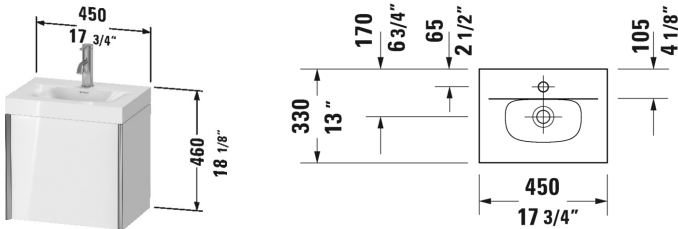

**XViu Furniture washbasin c-bonded with vanity wall-mounted # XV4630 N/O**

| < 17 3/4" Inch > |

Furniture washbasin c-bonded with vanity wall-mounted	Dimension	Weight	Order number
1 door, Hinges left, furniture washbasin Viu included, without overflow, ceramic covered slotted waste included, with faucet deck, space-saving siphon included			
<b>Colors</b>			
M07 Concrete Gray Matte (Decor) M09 Light Blue Matte (Decor) M11 Cashmere Oak M12 Brushed Oak (Real wood veneer) M13 American Walnut (Real wood veneer) M16 Black Oak M18 White Matte M21 Walnut Dark (Decor) M22 White High Gloss (Decor) M30 Natural Oak M31 Pine Silver (Decor) M35 Oak Terra M38 Dolomiti Gray High Gloss (Lacquer) M40 Black High Gloss (Lacquer) M43 Basalt Matte (Decor) M47 Stone Blue High Gloss (Lacquer) M49 Graphite Matt (Decor) M51 Pine Terra (Decor) M52 European Oak (Decor) M53 Chestnut Dark (Decor) M69 Brushed Walnut (Real wood veneer) M71 Mediterranean Oak (Real wood veneer) M72 Brushed Dark Oak (Real wood veneer) M75 Linen (Decor) M79 Natural Walnut (Decor) M80 Graphite Super Matte M85 White High Gloss (Lacquer) M86 Cappuccino High Gloss (Lacquer) M89 Flannel Gray High Gloss (Lacquer) M90 Flannel Gray Satin Matte (Lacquer) M91 Taupe Matte (Decor)			
<b>Variant</b>			
	17 3/4" x 13" Inch		XV4630 N/O
<b>Infobox</b>			
This product is only available in the combination with the ceramic series Viu and the furniture series XViu, The vanity unit is permanently bonded to the washbasin and delivered together as one unit, Washbasin not available with WonderGliss, Required specification for ordering: - Finish of three-sided c-bonded frame, in color of profile = 12. Position P, in color of body = 12. Position C, see page XXX			

All drawings contain the necessary measurements which are subject to standard tolerances. They are stated in inch & mm and are non-binding. Exact measurements, in particular for customized installation scenarios, can only be taken from the finished ceramic piece.