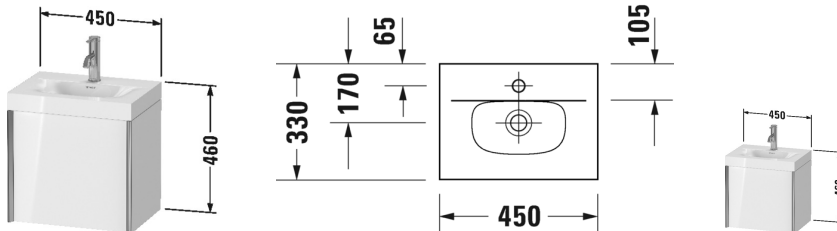

**XViu Furniture washbasin c-bonded with vanity wall mounted #**  
**XV4630 N/0**

| < 450 mm > |

Furniture washbasin c-bonded with vanity wall mounted	Dimension	Weight	Order number
1 door, Hinges left, furniture washbasin Viu included, without overflow, ceramic covered slotted waste included, with tap platform, space saving siphon included			
<b>Colors</b>			
M07 Concrete Grey Matt Decor M11 Cashmere Oak M12 Brushed Oak Real wood veneer M13 American Walnut Real wood veneer M16 Black Oak M18 White Matt Decor M21 Walnut Dark Decor M22 White High Gloss Decor M30 Natural Oak M35 Oak Terra M38 Dolomiti Grey High Gloss Lacquer M40 Black High Gloss Lacquer M43 Basalt Matt Decor M49 Graphite Matt Decor M53 Chestnut Dark Decor M69 Brushed Walnut Real wood veneer M71 Mediterranean Oak Real wood veneer M72 Brushed Dark Oak Real wood veneer M75 Linen Decor M79 Natural Walnut Decor M80 Graphit Super Matt M85 White High Gloss Lacquer M86 Cappuccino High Gloss Lacquer M89 Flannel Grey High Gloss Lacquer M90 Flannel Grey Satin Matt Lacquer M91 Taupe Matt Decor			
<b>Variant</b>			
	450 x 330 mm		XV4630 N/0
<b>Infobox</b>			
Price, please see page XXX, This product is only available in the combination with the ceramic series Viu and the furniture series XViu, The c-bonded frame is permanently bonded to the washbasin and is delivered together with the vanity unit as one unit, Washbasin not available in WonderGliss, Description of furniture washbasin c-bonded on page XXX, Balance to terms of furniture, Please specify when ordering:; - tap hole (N = without tap hole: •, O = with one tap hole: p), - Surface of the lateral aluminum profile, please see page XXX, - Surface of the three-sided c-bonded frame, in color of profile = 12. position P, in color of body = 12. position C see page XXX			