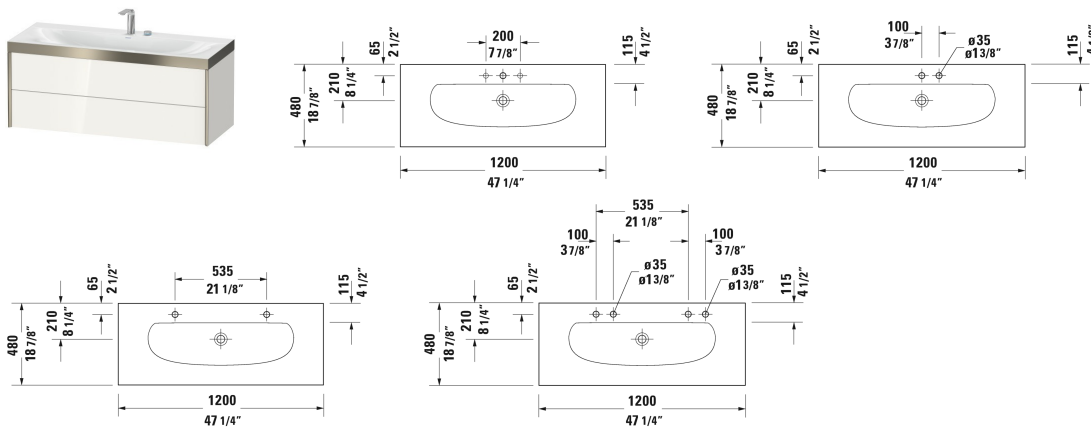

XViu Furniture washbasin c-bonded with vanity wall-mounted # XV4617 E/N/O

< 47 1/4" Inch >

Furniture washbasin c-bonded with vanity wall-mounted	Dimension	Weight	Order number
2 drawers, upper drawer including cut-out for siphon and siphon cover, furniture washbasin Viu included, without overflow, with faucet deck, ceramic covered slotted waste included, space-saving siphon included			
Colors			
M07 Concrete Gray Matte (Decor) M09 Light Blue Matte (Decor) M11 Cashmere Oak M12 Brushed Oak (Real wood veneer) M13 American Walnut (Real wood veneer) M16 Black Oak M18 White Matte M21 Walnut Dark (Decor) M22 White High Gloss (Decor) M30 Natural Oak M31 Pine Silver (Decor) M35 Oak Terra M38 Dolomiti Gray High Gloss (Lacquer) M40 Black High Gloss (Lacquer) M43 Basalt Matte (Decor) M47 Stone Blue High Gloss (Lacquer) M49 Graphite Matt (Decor) M51 Pine Terra (Decor) M52 European Oak (Decor) M53 Chestnut Dark (Decor) M69 Brushed Walnut (Real wood veneer) M71 Mediterranean Oak (Real wood veneer) M72 Brushed Dark Oak (Real wood veneer) M75 Linen (Decor) M79 Natural Walnut (Decor) M80 Graphite Super Matte M85 White High Gloss (Lacquer) M86 Cappuccino High Gloss (Lacquer) M89 Flannel Gray High Gloss (Lacquer) M90 Flannel Gray Satin Matte (Lacquer) M91 Taupe Matte (Decor)			
Variant			
	47 1/4" x 18 7/8" Inch		XV4617 E/N/O
Infobox			
This product is only available in the combination with the ceramic series Viu and the furniture series XViu, The vanity unit is permanently bonded to the washbasin and delivered together as one unit, Washbasin not available with WonderGliss, Ceramic is additionally secured to the wall via a separate enclosed mounting rail. Complete hardware set is included with delivery. Please follow the mounting instructions, Required specification for ordering: - Finish of three-sided c-bonded frame, in color of profile = 12. Position P, in color of body = 12. Position C, see page XXX