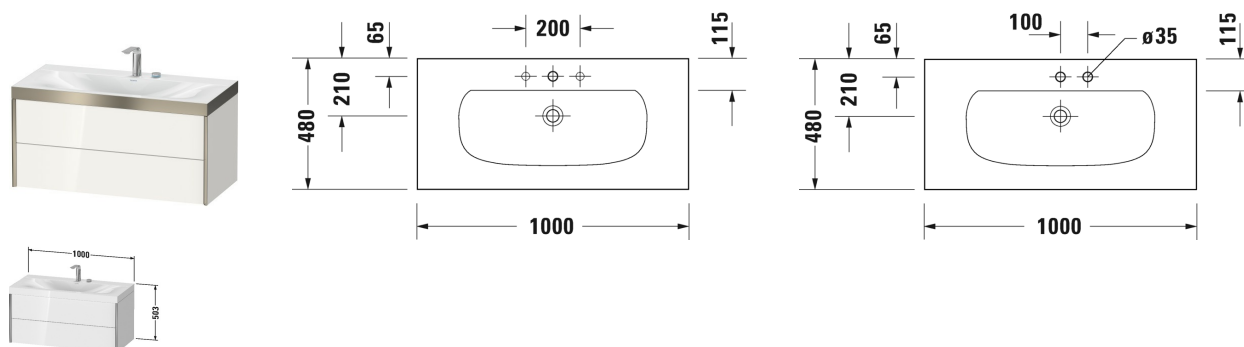

XViu Furniture washbasin c-bonded with vanity wall mounted #
XV4616 E/N/O

|< 1000 mm >|

Furniture washbasin c-bonded with vanity wall mounted	Dimension	Weight	Order number
2 drawers, upper drawer including cut-out for siphon and siphon cover, furniture washbasin Viu included, without overflow, with tap platform, ceramic covered slotted waste included, space saving siphon included			
Colors			
M07 Concrete Grey Matt Decor M11 Cashmere Oak M12 Brushed Oak Real wood veneer M13 American Walnut Real wood veneer M16 Black Oak M18 White Matt Decor M21 Walnut Dark Decor M22 White High Gloss Decor M30 Natural Oak M35 Oak Terra M38 Dolomiti Grey High Gloss Lacquer M40 Black High Gloss Lacquer M43 Basalt Matt Decor M49 Graphite Matt Decor M53 Chestnut Dark Decor M69 Brushed Walnut Real wood veneer M71 Mediterranean Oak Real wood veneer M72 Brushed Dark Oak Real wood veneer M75 Linen Decor M79 Natural Walnut Decor M80 Graphit Super Matt M85 White High Gloss Lacquer M86 Cappuccino High Gloss Lacquer M89 Flannel Grey High Gloss Lacquer M90 Flannel Grey Satin Matt Lacquer M91 Taupe Matt Decor			
Variant			
	1000 x 480 mm		XV4616 E/N/O
Infobox			
This product is only available in the combination with the ceramic series Viu and the furniture series XViu, The c-bonded frame is permanently bonded to the washbasin and is delivered together with the vanity unit as one unit, Washbasin not available in WonderGliss, Ceramic is attached to the wall via a separate enclosed mounting rail, hanger bolts for the mounting rail are not included in the delivery, follow mounting instructions, Interior modules can not be retrofitted and are factory installed., Description of furniture washbasin c-bonded on page XXX, Balance to terms of furniture, Please specify when ordering:., - tap hole (N = without tap hole: •, O = with one tap hole: p, E = with two tap holes: p p, - interior system yes / no, - walnut 77 or maple 78, - Surface of the lateral aluminum profile, please see page XXX, - Surface of the three-sided c-bonded frame, in color of profile = 12. position P, in color of body = 12. position C see page XXX, Price, please see page XXX			
Accessory			
Additional modules Interior system in solid wood, for cabinet widths 1000 mm	1000 mm		UV9976