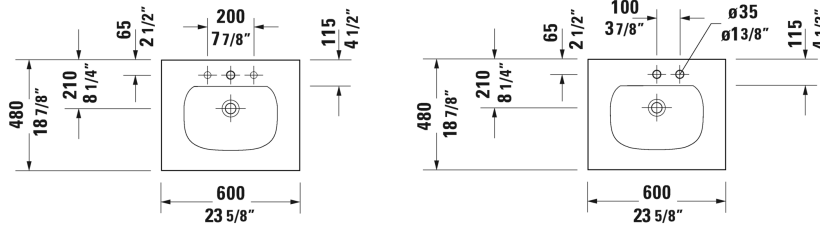

XViu Furniture washbasin c-bonded with vanity wall-mounted # XV4614 E/N/O

< 23 5/8" Inch >

Furniture washbasin c-bonded with vanity wall-mounted	Dimension	Weight	Order number
2 drawers, upper drawer including cut-out for siphon and siphon cover, furniture washbasin Viu included, without overflow, with faucet deck, ceramic covered slotted waste included, space-saving siphon included			
Colors			
M07 Concrete Gray Matte (Decor) M09 Light Blue Matte (Decor) M11 Cashmere Oak M12 Brushed Oak (Real wood veneer) M13 American Walnut (Real wood veneer) M16 Black Oak M18 White Matte M21 Walnut Dark (Decor) M22 White High Gloss (Decor) M30 Natural Oak M31 Pine Silver (Decor) M35 Oak Terra M38 Dolomiti Gray High Gloss (Lacquer) M40 Black High Gloss (Lacquer) M43 Basalt Matte (Decor) M47 Stone Blue High Gloss (Lacquer) M49 Graphite Matt (Decor) M51 Pine Terra (Decor) M52 European Oak (Decor) M53 Chestnut Dark (Decor) M69 Brushed Walnut (Real wood veneer) M71 Mediterranean Oak (Real wood veneer) M72 Brushed Dark Oak (Real wood veneer) M75 Linen (Decor) M79 Natural Walnut (Decor) M80 Graphite Super Matte M85 White High Gloss (Lacquer) M86 Cappuccino High Gloss (Lacquer) M89 Flannel Gray High Gloss (Lacquer) M90 Flannel Gray Satin Matte (Lacquer) M91 Taupe Matte (Decor)			
Variant			
	23 5/8" x 18 7/8" Inch		XV4614 E/N/O
Infobox			
This product is only available in the combination with the ceramic series Viu and the furniture series XViu, The vanity unit is permanently bonded to the washbasin and delivered together as one unit, Washbasin not available with WonderGliss, Ceramic is additionally secured to the wall via a separate enclosed mounting rail. Complete hardware set is included with delivery. Please follow the mounting instructions, Required specification for ordering:., - Finish of three-sided c-bonded frame, in color of profile = 12. Position P, in color of body = 12. Position C, see page XXX			

All drawings contain the necessary measurements which are subject to standard tolerances. They are stated in inch & mm and are non-binding. Exact measurements, in particular for customized installation scenarios, can only be taken from the finished ceramic piece.