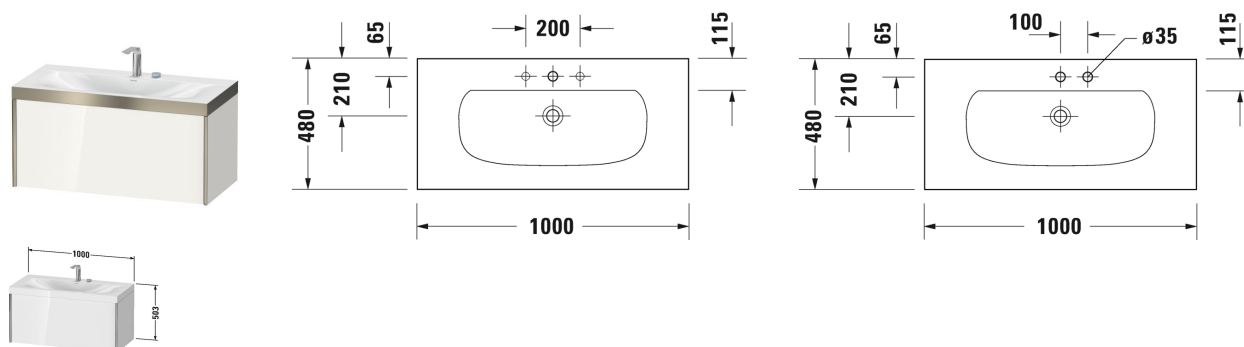

XViu Furniture washbasin c-bonded with vanity wall mounted #
XV4611 E/N/O

| < 1000 mm > |

Furniture washbasin c-bonded with vanity wall mounted	Dimension	Weight	Order number
1 pull-out compartment, furniture washbasin Viu included, without overflow, with tap platform, ceramic covered slotted waste included, space saving siphon included			
Colors			
M07 Concrete Grey Matt Decor M11 Cashmere Oak M12 Brushed Oak Real wood veneer M13 American Walnut Real wood veneer M16 Black Oak M18 White Matt Decor M21 Walnut Dark Decor M22 White High Gloss Decor M30 Natural Oak M35 Oak Terra M38 Dolomiti Grey High Gloss Lacquer M40 Black High Gloss Lacquer M43 Basalt Matt Decor M49 Graphite Matt Decor M53 Chestnut Dark Decor M69 Brushed Walnut Real wood veneer M71 Mediterranean Oak Real wood veneer M72 Brushed Dark Oak Real wood veneer M75 Linen Decor M79 Natural Walnut Decor M80 Graphit Super Matt M85 White High Gloss Lacquer M86 Cappuccino High Gloss Lacquer M89 Flannel Grey High Gloss Lacquer M90 Flannel Grey Satin Matt Lacquer M91 Taupe Matt Decor			
Variant			
	1000 x 480 mm		XV4611 E/N/O
Infobox			
This product is only available in the combination with the ceramic series Viu and the furniture series XViu, The c-bonded frame is permanently bonded to the washbasin and is delivered together with the vanity unit as one unit, Washbasin not available in WonderGliss, Ceramic is attached to the wall via a separate enclosed mounting rail, hanger bolts for the mounting rail are not included in the delivery, follow mounting instructions, Interior modules can not be retrofitted and are factory installed., Description of furniture washbasin c-bonded on page XXX, Balance to terms of furniture, Please specify when ordering:; - tap hole (N = without tap hole: •, O = with one tap hole: p, E = with two tap holes: p p, - interior system yes / no, - walnut 77 or maple 78, - Surface of the lateral aluminum profile, please see page XXX, - Surface of the three-sided c-bonded frame, in color of profile = 12. position P, in color of body = 12. position C see page XXX, Price, please see page XXX			
Accessory			
Additional modules Interior system in solid wood, for cabinet widths 1000 mm	1000 mm		UV9928