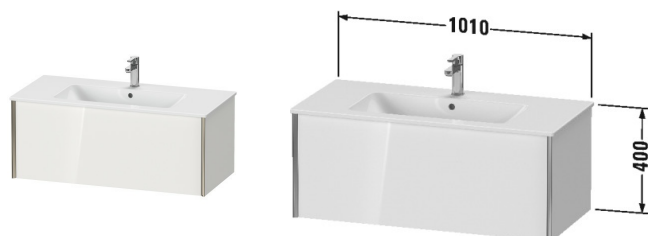

XViu Vanity unit wall-mounted # XV4027

| < 1010 mm > |

Vanity unit wall-mounted	Dimension	Weight	Order number
1 pull-out compartment, for ME by Starck # 233610			
Colors			
M07 Concrete Grey Matt Decor M11 Cashmere Oak M12 Brushed Oak Real wood veneer M13 American Walnut Real wood veneer M16 Black Oak M18 White Matt Decor M21 Walnut Dark Decor M22 White High Gloss Decor M30 Natural Oak M35 Oak Terra M38 Dolomiti Grey High Gloss Lacquer M40 Black High Gloss Lacquer M43 Basalt Matt Decor M49 Graphite Matt Decor M53 Chestnut Dark Decor M69 Brushed Walnut Real wood veneer M71 Mediterranean Oak Real wood veneer M72 Brushed Dark Oak Real wood veneer M75 Linen Decor M79 Natural Walnut Decor M80 Graphit Super Matt M85 White High Gloss Lacquer M86 Cappuccino High Gloss Lacquer M89 Flannel Grey High Gloss Lacquer M90 Flannel Grey Satin Matt Lacquer M91 Taupe Matt Decor			
Variant			
	1010 x 480 mm		XV4027
Infobox			
Installation only in combination with space saving siphon (# 005076 is recommended), Interior modules can not be retrofitted and are factory installed., Please specify when ordering: , - interior system yes / no, - walnut 77 or maple 78, - Surface of the lateral aluminum profile, please see page XXX			
Accessory			
Additional modules Interior system in solid wood, for cabinet widths 1010 mm	1010 mm		UV9778
Suitable products			
Space saving siphon 31,75 mm, 1 1/4" mm	1 1/4" mm		005076
Washbasin, furniture washbasin with overflow, with tap platform, fixings included, fixings included, wall-mounted, CUPC® listed*, 1030 x 490 mm	1030 x 490 mm		233610