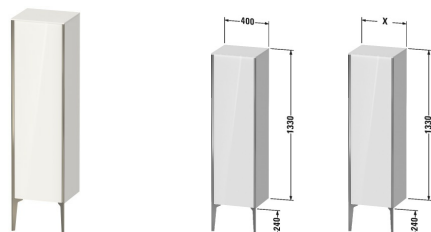

XViu Semi-tall cabinet floor-standing # XV1325 L/R

| < 400 mm > |

Semi-tall cabinet floor-standing	Dimension	Weight	Order number
1 door, 3 glass shelves with aluminium brackets			
Colors			
M07 Concrete Grey Matt Decor M11 Cashmere Oak M12 Brushed Oak Real wood veneer M16 Black Oak M18 White Matt Decor M21 Walnut Dark Decor M22 White High Gloss Decor M30 Natural Oak M35 Oak Terra M38 Dolomiti Grey High Gloss Lacquer M40 Black High Gloss Lacquer M43 Basalt Matt Decor M49 Graphite Matt Decor M53 Chestnut Dark Decor M69 Brushed Walnut Real wood veneer M71 Mediterranean Oak Real wood veneer M72 Brushed Dark Oak Real wood veneer M75 Linen Decor M79 Natural Walnut Decor M80 Graphit Super Matt M85 White High Gloss Lacquer M86 Cappuccino High Gloss Lacquer M89 Flannel Grey High Gloss Lacquer M90 Flannel Grey Satin Matt Lacquer M91 Taupe Matt Decor			
Variant			
	400 x 360 mm		XV1325 L/R
Infobox			
Legs available as an option, Legs are recommended, Legs not included in delivery, please order separately, # XV 9714 champagner matt 2 pieces or # XV 9715 black matt 2 pieces, Please specify when ordering: - hinges left (L) / right (R), - Surface of the lateral aluminum profile, please see page XXX, - Leg variant, please see page XXX			
Suitable products			
Plinth leg Leg champagner matt 2 pieces, 10 x 25 mm	10 x 25 mm		XV9714
Plinth leg Leg black matt 2 pieces, 10 x 25 mm	10 x 25 mm		XV9715