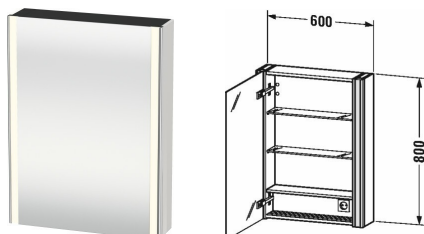

XSquare Mirror cabinet # XS7111 L/R

| < 600 mm > |

Mirror cabinet	Dimension	Weight	Order number
IP 44, cEGS/IAPMO®*, LED dual light fields, 1 mirror door, 2 glass shelves (clear glass), 1 wooden shelf, integrated waveboard for small parts, back panel inside mirror glass, 1 socket unit inside right, 1 shaver socket supply unit, LED light for washbasin area, 1 sensor switch bottom right, LED dimming function, LED (lifespan > 30.000 hours), LED module fixed install, Mirror cabinets require a GFCI 110V 60Hz power source. Flat plug will be supplied with the mirror cabinet., Energy class: A+, LED module 3500 Kelvin light colour, 29 W			
Colors			
M07 Concrete Grey Matt Decor M16 Black Oak M18 White Matt Decor M22 White High Gloss Decor M36 White Satin Matt Lacquer M38 Dolomiti Grey High Gloss Lacquer M39 Nordic White Satin Matt Lacquer M40 Black High Gloss Lacquer M43 Basalt Matt Decor M49 Graphite Matt Decor M60 Taupe Satin Matt Lacquer M75 Linen Decor M80 Graphit Super Matt M85 White High Gloss Lacquer M86 Cappuccino High Gloss Lacquer M89 Flannel Grey High Gloss Lacquer M90 Flannel Grey Satin Matt Lacquer M91 Taupe Matt Decor M92 Stone Grey Satin Matt Lacquer M94 Aubergine Satin Matt Lacquer M97 Light Blue Satin Matt Lacquer M98 Night Blue Satin Matt Lacquer			
Variant			
	600 x 156 mm		XS7111 L/R
Infobox			
* Complies with following standards: UL 962 and CSA C22.2 No. 12-1982, Our mirrors and mirror cabinets have to be connected to an uninterruptible power supply, Distance between sensor and reflecting surfaces = minimum 75 mm, Please specify when ordering: - hinges left (L) / right (R)			
Suitable products			
Box for mirror cabinet, Box with cover, 100 x 160 mm	100 x 160 mm		XS9948
Magnetic strip in polished stainless steel , 90 x 5 mm	90 x 5 mm		UV9709