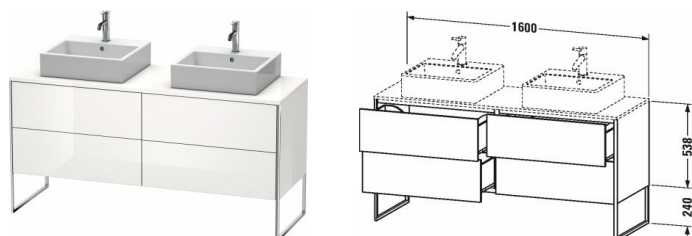

XSquare Vanit unit for console floor-standing # XS4927 B

| < 1600 mm > |

Vanit unit for console floor-standing	Dimension	Weight	Order number
4 pull-out compartments, integrated base frame legs with height adjustment			
Colors			
M07 Concrete Grey Matt Decor M16 Black Oak M18 White Matt Decor M22 White High Gloss Decor M36 White Satin Matt Lacquer M38 Dolomiti Grey High Gloss Lacquer M39 Nordic White Satin Matt Lacquer M40 Black High Gloss Lacquer M43 Basalt Matt Decor M49 Graphite Matt Decor M60 Taupe Satin Matt Lacquer M75 Linen Decor M80 Graphit Super Matt M85 White High Gloss Lacquer M86 Cappuccino High Gloss Lacquer M89 Flannel Grey High Gloss Lacquer M90 Flannel Grey Satin Matt Lacquer M91 Taupe Matt Decor M92 Stone Grey Satin Matt Lacquer M94 Aubergine Satin Matt Lacquer M97 Light Blue Satin Matt Lacquer M98 Night Blue Satin Matt Lacquer			
Variant			
	1600 x 548 mm		XS4927 B
Infobox			
Floorstanding vanities require wall fixation as per installation instructions, Space saving siphon # 005076 is recommended, Console not included in delivery, please order separately, Interior modules can not be retrofitted and are factory installed., # XS4927B9494 available from Stock XXX CNY, Please specify when ordering:, - interior system yes / no, # UV 971407777 optional, lay-in component for # XS4927, - position interior system left (L) , right (R) or both (B) ways, - Model-no. ceramic, please see page xxx, - walnut 77 or maple 78			
Accessory			
Additional modules Interior system in solid wood, for cabinet widths 800 mm	800 mm		UV9729 B
Additional modules Interior system in solid wood, for cabinet widths 800 mm, under ceramics	800 mm		UV9725 L/R
Suitable products			
Space saving siphon 31,75 mm, 1 1/4" mm	1 1/4" mm		005076
Console 1 console with two cut-outs, for vanity units for console, 1600 x 550 mm	1600 x 550 mm		XS063H B
Real wood massive console 1 console with two cut-outs, for vanity units for console, 1600 x 550 mm	1600 x 550 mm		XS064H B