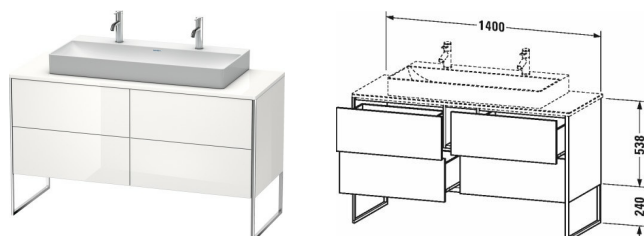

XSquare Vanit unit for console floor-standing # XS4925 M

|< 1400 mm >|

Vanit unit for console floor-standing	Dimension	Weight	Order number
4 pull-out compartments, integrated base frame legs with height adjustment, for Vero Air # 2350100026, # 2350120026, for Vero Air # 2350100072, # 2350120072, for DuraSquare # 2353100072			
Colors			
M07 Concrete Grey Matt Decor M16 Black Oak M18 White Matt Decor M22 White High Gloss Decor M36 White Satin Matt Lacquer M38 Dolomiti Grey High Gloss Lacquer M39 Nordic White Satin Matt Lacquer M40 Black High Gloss Lacquer M43 Basalt Matt Decor M49 Graphite Matt Decor M60 Taupe Satin Matt Lacquer M75 Linen Decor M80 Graphit Super Matt M85 White High Gloss Lacquer M86 Cappuccino High Gloss Lacquer M89 Flannel Grey High Gloss Lacquer M90 Flannel Grey Satin Matt Lacquer M91 Taupe Matt Decor M92 Stone Grey Satin Matt Lacquer M94 Aubergine Satin Matt Lacquer M97 Light Blue Satin Matt Lacquer M98 Night Blue Satin Matt Lacquer			
Variant			
	1400 x 548 mm		XS4925 M
Infobox			
Floorstanding vanities require wall fixation as per installation instructions, Space saving siphon # 005076 is recommended, Console not included in delivery, please order separately, for console # XS060G, XS061G, for console # XS080G, XS081G, Interior modules can not be retrofitted and are factory installed., Please specify when ordering:., - interior system yes / no, - position interior system left (L) , right (R) or both (B) ways, - walnut 77 or maple 78			
Accessory			
Additional modules Interior system in solid wood, for cabinet widths 700 mm	700 mm		UV9733 B
Additional modules Interior system in solid wood, for cabinet widths 700 mm	700 mm		UV9723 L/R
Suitable products			
Space saving siphon 31,75 mm, 1 1/4" mm	1 1/4" mm		005076
Console for vanity units for console, 1 countertop with one cut-out left, right or central, 1400 x 550 mm	1400 x 550 mm		XS060G L/M/R