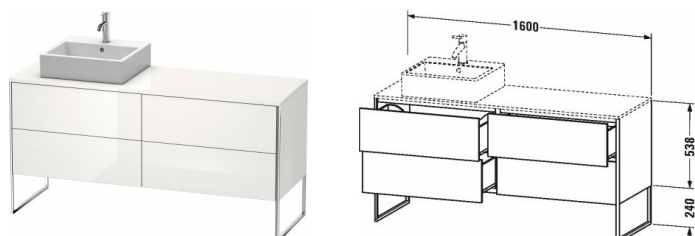

**XSquare Vanit unit for console floor-standing # XS4924 L/R**

|&lt; 1600 mm &gt;|

Vanit unit for console floor-standing	Dimension	Weight	Order number
4 pull-out compartments, integrated base frame legs with height adjustment			
<b>Colors</b>			
M07 Concrete Grey Matt Decor M16 Black Oak M18 White Matt Decor M22 White High Gloss Decor M36 White Satin Matt Lacquer M38 Dolomiti Grey High Gloss Lacquer M39 Nordic White Satin Matt Lacquer M40 Black High Gloss Lacquer M43 Basalt Matt Decor M49 Graphite Matt Decor M60 Taupe Satin Matt Lacquer M75 Linen Decor M80 Graphit Super Matt M85 White High Gloss Lacquer M86 Cappuccino High Gloss Lacquer M89 Flannel Grey High Gloss Lacquer M90 Flannel Grey Satin Matt Lacquer M91 Taupe Matt Decor M92 Stone Grey Satin Matt Lacquer M94 Aubergine Satin Matt Lacquer M97 Light Blue Satin Matt Lacquer M98 Night Blue Satin Matt Lacquer			
<b>Variant</b>			
	1600 x 548 mm		XS4924 L/R
<b>Infobox</b>			
Floorstanding vanities require wall fixation as per installation instructions, Space saving siphon # 005076 is recommended, Console not included in delivery, please order separately, Interior modules can not be retrofitted and are factory installed., Please specify when ordering:., - interior system yes / no, - position interior system left (L) , right (R) or both (B) ways, - walnut 77 or maple 78, - L/R = Washbasin left or right possible, - Model-no. ceramic, please see page xxx			
<b>Accessory</b>			
Additional modules Interior system in solid wood, for cabinet widths 800 mm	800 mm		UV9731 B
Additional modules Interior system in solid wood, for cabinet widths 800 mm, beside ceramics	800 mm		UV9730 L/R
Additional modules Interior system in solid wood, for cabinet widths 800 mm, under ceramics	800 mm		UV9725 L/R
<b>Suitable products</b>			
Space saving siphon 31,75 mm, 1 1/4" mm	1 1/4" mm		005076
Console for vanity units for console, 1 countertop with one cut-out left or right, 1600 x 550 mm	1600 x 550 mm		XS060H L/R