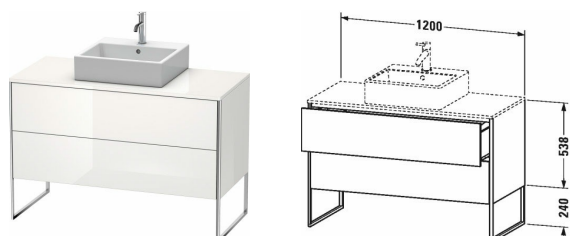

XSquare Vanit unit for console floor-standing # XS4922

| < 1200 mm > |

Vanit unit for console floor-standing	Dimension	Weight	Order number
2 pull-out compartments, integrated base frame legs with height adjustment			
Colors			
M07 Concrete Grey Matt Decor M16 Black Oak M18 White Matt Decor M22 White High Gloss Decor M36 White Satin Matt Lacquer M38 Dolomiti Grey High Gloss Lacquer M39 Nordic White Satin Matt Lacquer M40 Black High Gloss Lacquer M43 Basalt Matt Decor M49 Graphite Matt Decor M60 Taupe Satin Matt Lacquer M75 Linen Decor M80 Graphit Super Matt M85 White High Gloss Lacquer M86 Cappuccino High Gloss Lacquer M89 Flannel Grey High Gloss Lacquer M90 Flannel Grey Satin Matt Lacquer M91 Taupe Matt Decor M92 Stone Grey Satin Matt Lacquer M94 Aubergine Satin Matt Lacquer M97 Light Blue Satin Matt Lacquer M98 Night Blue Satin Matt Lacquer			
Variant			
	1200 x 548 mm		XS4922
Infobox			
Floorstanding vanities require wall fixation as per installation instructions, Space saving siphon # 005076 is recommended, Console not included in delivery, please order separately, Interior modules can not be retrofitted and are factory installed., Please specify when ordering:, - interior system yes / no, - walnut 77 or maple 78, - Model-no. ceramic, please see page xxx			
Accessory			
Additional modules Interior system in solid wood, for cabinet widths 1200 mm	1200 mm		UV9791
Suitable products			
Space saving siphon 31,75 mm, 1 1/4" mm	1 1/4" mm		005076
Console 1 console with one cut-out, for vanity units for console, 1200 x 550 mm	1200 x 550 mm		XS060F
Real wood massive console 1 console with one cut-out, for vanity units for console, 1200 x 550 mm	1200 x 550 mm		XS061F
Above counter basin ground, without overflow, with tap platform, fixings included, 500 x 500 mm	500 x 500 mm		032050