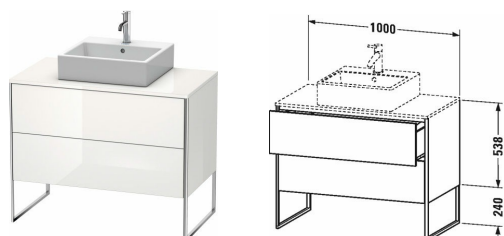

XSquare Vanit unit for console floor-standing # XS4921

|< 1000 mm >|

Vanit unit for console floor-standing	Dimension	Weight	Order number
2 pull-out compartments, integrated base frame legs with height adjustment			
Colors			
M07 Concrete Grey Matt Decor M16 Black Oak M18 White Matt Decor M22 White High Gloss Decor M36 White Satin Matt Lacquer M38 Dolomiti Grey High Gloss Lacquer M39 Nordic White Satin Matt Lacquer M40 Black High Gloss Lacquer M43 Basalt Matt Decor M49 Graphite Matt Decor M60 Taupe Satin Matt Lacquer M75 Linen Decor M80 Graphit Super Matt M85 White High Gloss Lacquer M86 Cappuccino High Gloss Lacquer M89 Flannel Grey High Gloss Lacquer M90 Flannel Grey Satin Matt Lacquer M91 Taupe Matt Decor M92 Stone Grey Satin Matt Lacquer M94 Aubergine Satin Matt Lacquer M97 Light Blue Satin Matt Lacquer M98 Night Blue Satin Matt Lacquer			
Variant			
	1000 x 548 mm		XS4921
Infobox			
Floorstanding vanities require wall fixation as per installation instructions, Space saving siphon # 005076 is recommended, Console not included in delivery, please order separately, Interior modules can not be retrofitted and are factory installed., Please specify when ordering:, - interior system yes / no, - walnut 77 or maple 78, - Model-no. ceramic, please see page xxx			
Accessory			
Additional modules Interior system in solid wood, for cabinet widths 1000 mm	1000 mm		UV9869
Suitable products			
Space saving siphon 31,75 mm, 1 1/4" mm	1 1/4" mm		005076
Real wood massive console 1 console with one cut-out, for vanity units for console, 1000 x 550 mm	1000 x 550 mm		XS061E
Console 1 console with one cut-out, for vanity units for console, 1000 x 550 mm	1000 x 550 mm		XS060E
Above counter basin ground, without overflow, with tap platform, fixings included, 500 x 500 mm	500 x 500 mm		032050