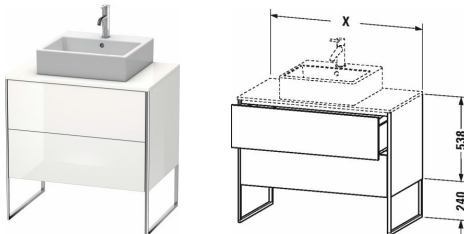

XSquare Vanity unit for console floorstanding # XS4920

|< 31 1/2" Inch >|

Vanity unit for console floorstanding	Dimension	Weight	Order number
2 pull-out compartments, integrated legs with height adjustment			
Colors			
M07 Concrete Gray Matte (Decor) M16 Black Oak M18 White Matte M22 White High Gloss (Decor) M36 White Satin Matte (Lacquer) M38 Dolomiti Gray High Gloss (Lacquer) M39 Nordic White Satin Matte (Lacquer) M40 Black High Gloss (Lacquer) M43 Basalt Matte (Decor) M49 Graphite Matt (Decor) M60 Taupe Satin Matte (Lacquer) M75 Linen (Decor) M80 Graphite Super Matte M85 White High Gloss (Lacquer) M86 Cappuccino High Gloss (Lacquer) M89 Flannel Gray High Gloss (Lacquer) M91 Taupe Matte (Decor) M92 Stone Gray Satin Matte (Lacquer) M94 Aubergine Satin Matte (Lacquer) M97 Light Blue Satin Matte (Lacquer) M98 Night Blue Satin Matte (Lacquer)			
Variant			
	31 1/2" x 21 5/8" Inch		XS4920
Infobox			
Floorstanding vanities require wall fixation as per installation instructions, Space-saving siphon # 005076 is recommended for installation, Console not included in delivery, please order separately, Required specification for ordering:			
Interior modules narrow grooved storage	4 1/4" x 14 5/8" Inch		UV9940
Interior modules box with lid	3 7/8" x 7 1/4" Inch		UV9949
Interior modules box	3 7/8" x 7 1/4" Inch		UV9947
Interior modules wide grooved storage	10" x 14 5/8" Inch		UV9943
Suitable products			
Space-saving siphon , 1 1/4" Inch	1 1/4" Inch		005076
Real wood massive console 1 console with one cut-out, for vanity units with console, 31 1/2" x 21 5/8" Inch	31 1/2" x 21 5/8" Inch		XS061D
Console 1 console with one cut-out, for vanity units with console, 31 1/2" x 21 5/8" Inch	31 1/2" x 21 5/8" Inch		XS060D