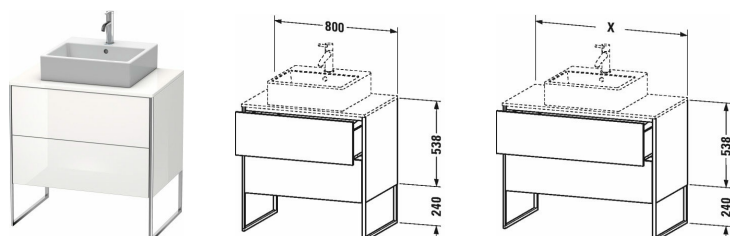

XSquare Vanit unit for console floor-standing # XS4920

| < 800 mm > |

Vanit unit for console floor-standing	Dimension	Weight	Order number
2 pull-out compartments, integrated base frame legs with height adjustment			
Colors			
M07 Concrete Grey Matt Decor M16 Black Oak M18 White Matt Decor M22 White High Gloss Decor M36 White Satin Matt Lacquer M38 Dolomiti Grey High Gloss Lacquer M39 Nordic White Satin Matt Lacquer M40 Black High Gloss Lacquer M43 Basalt Matt Decor M49 Graphite Matt Decor M60 Taupe Satin Matt Lacquer M75 Linen Decor M80 Graphit Super Matt M85 White High Gloss Lacquer M86 Cappuccino High Gloss Lacquer M89 Flannel Grey High Gloss Lacquer M90 Flannel Grey Satin Matt Lacquer M91 Taupe Matt Decor M92 Stone Grey Satin Matt Lacquer M94 Aubergine Satin Matt Lacquer M97 Light Blue Satin Matt Lacquer M98 Night Blue Satin Matt Lacquer			
Variant			
	800 x 548 mm		XS4920
Infobox			
Floorstanding vanities require wall fixation as per installation instructions, Space saving siphon # 005076 is recommended, Console not included in delivery, please order separately, Interior modules can not be retrofitted and are factory installed., Please specify when ordering:, - interior system yes / no, - walnut 77 or maple 78, - Model-no. ceramic, please see page xxx			
Accessory			
Additional modules Interior system in solid wood, for cabinet widths 800 mm	800 mm		UV9988
Suitable products			
Space saving siphon 31,75 mm, 1 1/4" mm	1 1/4" mm		005076
Real wood massive console 1 console with one cut-out, for vanity units for console, 800 x 550 mm	800 x 550 mm		XS061D
Console 1 console with one cut-out, for vanity units for console, 800 x 550 mm	800 x 550 mm		XS060D
Above counter basin ground, without overflow, with tap platform, fixings included, 500 x 500 mm	500 x 500 mm		032050