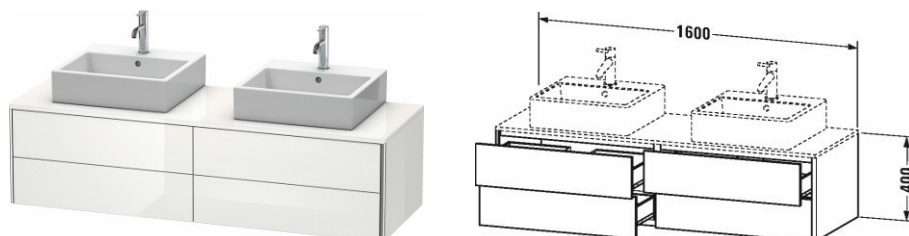

**XSquare Vanit unit for console wall-mounted # XS4917 B**

| &lt; 1600 mm &gt; |

| Vanit unit for console wall-mounted  | Dimension     | Weight | Order number |
|--|---------------|--------|--------------|
| 4 drawers, upper drawer including cut-out for siphon and siphon cover  |               |        |              |
| <b>Colors</b>  |               |        |              |
| M07 Concrete Grey Matt Decor M16 Black Oak M18 White Matt Decor M22 White High Gloss Decor M36 White Satin Matt Lacquer M38 Dolomiti Grey High Gloss Lacquer M39 Nordic White Satin Matt Lacquer M40 Black High Gloss Lacquer M43 Basalt Matt Decor M49 Graphite Matt Decor M60 Taupe Satin Matt Lacquer M75 Linen Decor M80 Graphit Super Matt M85 White High Gloss Lacquer M86 Cappuccino High Gloss Lacquer M89 Flannel Grey High Gloss Lacquer M90 Flannel Grey Satin Matt Lacquer M91 Taupe Matt Decor M92 Stone Grey Satin Matt Lacquer M94 Aubergine Satin Matt Lacquer M97 Light Blue Satin Matt Lacquer M98 Night Blue Satin Matt Lacquer |               |        |              |
| <b>Variant</b>   |               |        |              |
|  | 1600 x 548 mm |        | XS4917 B     |
| <b>Infobox</b>   |               |        |              |
| Space saving siphon # 005076 is recommended, Console not included in delivery, please order separately, Interior modules can not be retrofitted and are factory installed., Please specify when ordering:., - interior system yes / no, - position interior system left (L) , right (R) or both (B) ways, - walnut 77 or maple 78, - Model-no. ceramic, please see page xxx  |               |        |              |
| <b>Accessory</b>   |               |        |              |
| Additional modules Interior system in solid wood, for cabinet widths 800 mm  | 800 mm        |        | UV9737 B     |
| Additional modules Interior system in solid wood, for cabinet widths 800 mm, under ceramics  | 800 mm        |        | UV9727 L/R   |
| <b>Suitable products</b>   |               |        |              |
| Space saving siphon 31,75 mm, 1 1/4" mm  | 1 1/4" mm     |        | 005076       |
| Console 1 console with two cut-outs, for vanity units for console, 1600 x 550 mm   | 1600 x 550 mm |        | XS063H B     |
| Real wood massive console 1 console with two cut-outs, for vanity units for console, 1600 x 550 mm   | 1600 x 550 mm |        | XS064H B     |