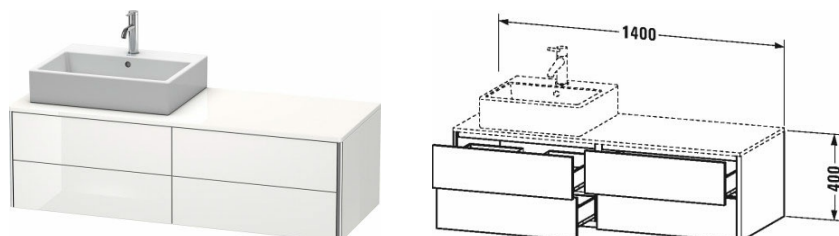

**XSquare Vanit unit for console wall-mounted # XS4913 L/R**

|&lt; 1400 mm &gt;|

Vanit unit for console wall-mounted	Dimension	Weight	Order number
4 drawers			
<b>Colors</b>			
M07 Concrete Grey Matt Decor M16 Black Oak M18 White Matt Decor M22 White High Gloss Decor M36 White Satin Matt Lacquer M38 Dolomiti Grey High Gloss Lacquer M39 Nordic White Satin Matt Lacquer M40 Black High Gloss Lacquer M43 Basalt Matt Decor M49 Graphite Matt Decor M60 Taupe Satin Matt Lacquer M75 Linen Decor M80 Graphit Super Matt M85 White High Gloss Lacquer M86 Cappuccino High Gloss Lacquer M89 Flannel Grey High Gloss Lacquer M90 Flannel Grey Satin Matt Lacquer M91 Taupe Matt Decor M92 Stone Grey Satin Matt Lacquer M94 Aubergine Satin Matt Lacquer M97 Light Blue Satin Matt Lacquer M98 Night Blue Satin Matt Lacquer			
<b>Variant</b>			
upper drawer under the ceramics including cut-out for siphon and siphon cover	1400 x 548 mm		XS4913 L/R
<b>Infobox</b>			
Space saving siphon # 005076 is recommended, Console not included in delivery, please order separately, Interior modules can not be retrofitted and are factory installed., Please specify when ordering:., - interior system yes / no, - position interior system left (L) , right (R) or both (B) ways, - walnut 77 or maple 78, - L/R = Washbasin left or right possible, - Model-no. ceramic, please see page xxx			
<b>Accessory</b>			
Additional modules Interior system in solid wood, for cabinet widths 700 mm	700 mm		UV9734 B
Additional modules Interior system in solid wood, for cabinet widths 700 mm, beside ceramics	700 mm		UV9741 L/R
Additional modules Interior system in solid wood, for cabinet widths 700 mm, under ceramics	700 mm		UV9726 L/R
<b>Suitable products</b>			
Space saving siphon 31,75 mm, 1 1/4" mm	1 1/4" mm		005076
Console for vanity units for console, 1 countertop with one cut-out left, right or central, 1400 x 550 mm	1400 x 550 mm		XS060G L/M/R