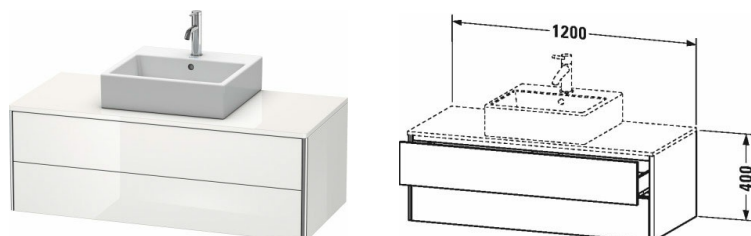

XSquare Vanit unit for console wall-mounted # XS4912

|< 1200 mm >|

Vanit unit for console wall-mounted	Dimension	Weight	Order number
2 drawers, upper drawer including cut-out for siphon and siphon cover			
Colors			
M07 Concrete Grey Matt Decor M16 Black Oak M18 White Matt Decor M22 White High Gloss Decor M36 White Satin Matt Lacquer M38 Dolomiti Grey High Gloss Lacquer M39 Nordic White Satin Matt Lacquer M40 Black High Gloss Lacquer M43 Basalt Matt Decor M49 Graphite Matt Decor M60 Taupe Satin Matt Lacquer M75 Linen Decor M80 Graphit Super Matt M85 White High Gloss Lacquer M86 Cappuccino High Gloss Lacquer M89 Flannel Grey High Gloss Lacquer M90 Flannel Grey Satin Matt Lacquer M91 Taupe Matt Decor M92 Stone Grey Satin Matt Lacquer M94 Aubergine Satin Matt Lacquer M97 Light Blue Satin Matt Lacquer M98 Night Blue Satin Matt Lacquer			
Variant			
	1200 x 548 mm		XS4912
Infobox			
Space saving siphon # 005076 is recommended, Console not included in delivery, please order separately, Interior modules can not be retrofitted and are factory installed., Please specify when ordering: - interior system yes / no, - walnut 77 or maple 78, - Model-no. ceramic, please see page xxx			
Accessory			
Additional modules Interior system in solid wood, for cabinet widths 1200 mm	1200 mm		UV9979
Suitable products			
Space saving siphon 31,75 mm, 1 1/4" mm	1 1/4" mm		005076
Console 1 console with one cut-out, for vanity units for console, 1200 x 550 mm	1200 x 550 mm		XS060F
Real wood massive console 1 console with one cut-out, for vanity units for console, 1200 x 550 mm	1200 x 550 mm		XS061F
Above counter basin ground, without overflow, with tap platform, fixings included, 500 x 500 mm	500 x 500 mm		032050