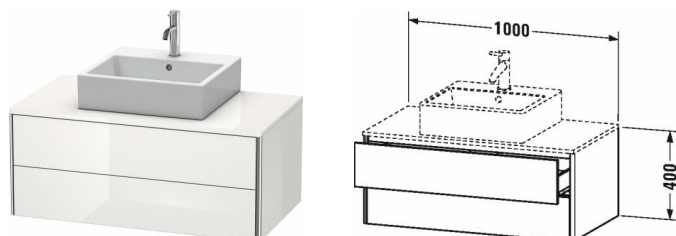

XSquare Vanit unit for console wall-mounted # XS4911

|< 1000 mm >|

Vanit unit for console wall-mounted	Dimension	Weight	Order number
2 drawers, upper drawer including cut-out for siphon and siphon cover			
Colors			
M07 Concrete Grey Matt Decor M16 Black Oak M18 White Matt Decor M22 White High Gloss Decor M36 White Satin Matt Lacquer M38 Dolomiti Grey High Gloss Lacquer M39 Nordic White Satin Matt Lacquer M40 Black High Gloss Lacquer M43 Basalt Matt Decor M49 Graphite Matt Decor M60 Taupe Satin Matt Lacquer M75 Linen Decor M80 Graphit Super Matt M85 White High Gloss Lacquer M86 Cappuccino High Gloss Lacquer M89 Flannel Grey High Gloss Lacquer M90 Flannel Grey Satin Matt Lacquer M91 Taupe Matt Decor M92 Stone Grey Satin Matt Lacquer M94 Aubergine Satin Matt Lacquer M97 Light Blue Satin Matt Lacquer M98 Night Blue Satin Matt Lacquer			
Variant			
	1000 x 548 mm		XS4911
Infobox			
Space saving siphon # 005076 is recommended, Console not included in delivery, please order separately, Interior modules can not be retrofitted and are factory installed., Please specify when ordering:., - interior system yes / no, - walnut 77 or maple 78, - Model-no. ceramic, please see page xxx			
Accessory			
Additional modules Interior system in solid wood, for cabinet widths 1000 mm	1000 mm		UV9976
Suitable products			
Space saving siphon 31,75 mm, 1 1/4" mm	1 1/4" mm		005076
Real wood massive console 1 console with one cut-out, for vanity units for console, 1000 x 550 mm	1000 x 550 mm		XS061E
Console 1 console with one cut-out, for vanity units for console, 1000 x 550 mm	1000 x 550 mm		XS060E
Above counter basin ground, without overflow, with tap platform, fixings included, 500 x 500 mm	500 x 500 mm		032050