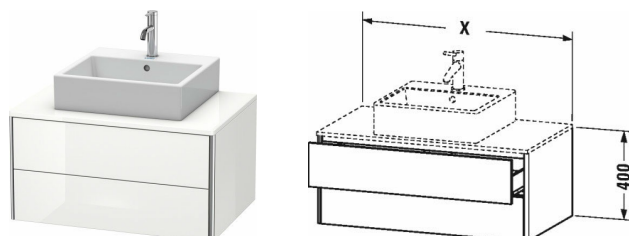

XSquare Vanity unit for console wall-mounted # XS4910

|< 31 1/2" Inch >|

Vanity unit for console wall-mounted	Dimension	Weight	Order number
2 drawers, upper drawer including cut-out for siphon and siphon cover			
Colors			
M07 Concrete Gray Matte (Decor) M16 Black Oak M18 White Matte M22 White High Gloss (Decor) M36 White Satin Matte (Lacquer) M38 Dolomiti Gray High Gloss (Lacquer) M39 Nordic White Satin Matte (Lacquer) M40 Black High Gloss (Lacquer) M43 Basalt Matte (Decor) M49 Graphite Matt (Decor) M60 Taupe Satin Matte (Lacquer) M75 Linen (Decor) M80 Graphite Super Matte M85 White High Gloss (Lacquer) M86 Cappuccino High Gloss (Lacquer) M89 Flannel Gray High Gloss (Lacquer) M91 Taupe Matte (Decor) M92 Stone Gray Satin Matte (Lacquer) M94 Aubergine Satin Matte (Lacquer) M97 Light Blue Satin Matte (Lacquer) M98 Night Blue Satin Matte (Lacquer)			
Variant			
	31 1/2" x 21 5/8" Inch		XS4910
Infobox			
Space-saving siphon # 005076 is recommended for installation, Console not included in delivery, please order separately, Required specification for ordering:			
Interior modules narrow grooved storage	4 1/4" x 14 5/8" Inch		UV9940
Interior modules box with lid	3 7/8" x 7 1/4" Inch		UV9949
Interior modules box	3 7/8" x 7 1/4" Inch		UV9947
Interior modules interior module component	4 5/8" x 14 5/8" Inch		UV9945
Suitable products			
Space-saving siphon , 1 1/4" Inch	1 1/4" Inch		005076
Real wood massive console 1 console with one cut-out, for vanity units with console, 31 1/2" x 21 5/8" Inch	31 1/2" x 21 5/8" Inch		XS061D
Console 1 console with one cut-out, for vanity units with console, 31 1/2" x 21 5/8" Inch	31 1/2" x 21 5/8" Inch		XS060D